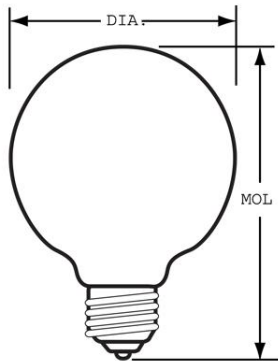

GE
Lighting

12980 - 40G25 6PK

GE crystal clear 40 watt G25 1-pack

- Add a decorative touch by using GE Crystal Clear bulbs in chandeliers, sconces or anywhere the bulb is visible.
- 2500K soft white light appearance
- G25 globe with medium base for use in vanity strips
- Lasts 1.4 years based on 3 hours per day usage
- 410 lumens providing cozy, relaxing™ light
- Add sparkle to your decorative fixtures with GE crystal clear bulbs. The clear glass and elegant filament design provide a decorative touch in fixtures where the bulb is visible. And, GE crystal clear globes' decorative round shape is perfect for illuminating pendant and vanity fixtures
- Estimated yearly energy costs \$4.82 based on 3 hours per day \$0.11 per kWh

GENERAL CHARACTERISTICS

Lamp Type	Incandescent - Decorative
Bulb	G25
Base	Medium Screw (E26)
Filament	CC-6
Bulb Finish	Clear
Rated Life (Vert)	1500.0 h
Rated Life (NOM)	1500.0 h
Bulb Material	Soft glass
Primary Application	Globe

PHOTOMETRIC CHARACTERISTICS

Initial Lumens (NOM)	410.0
Color Temperature (NOM)	2500.0 K

ELECTRICAL CHARACTERISTICS

Wattage (NOM)	40.0
Voltage (NOM)	120.0

DIMENSIONS

Maximum Overall Length (MOL) (NOM)	4.500 in(114.3 mm)
Bulb Diameter (DIA) (NOM)	3.125 in(79.4 mm)