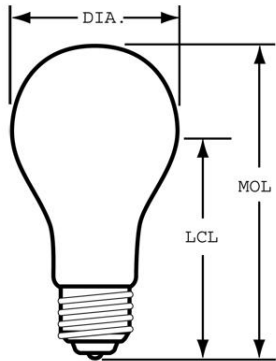

GE
Lighting

97492 - 25A/W-2PK

GE soft white 25 watt A19 2-pack

- Use original GE's Soft White when you need a light without glare and harsh shadows.
- 210 lumens providing subtle, reassuring™ light
- 2500K soft white light appearance
- A19 shape with medium base for use in table lamps and enclosed fixtures
- Estimated yearly energy costs \$3.01 based on 3 hours per day \$0.11 per kWh
- GE soft white bulbs provide warm, pleasing everyday light without harsh glares and shadows. Use general purpose GE soft white bulbs in common household fixtures like table lamps, floor lamps, enclosed ceiling fixtures and bare lamp sockets
- Lasts 2.3 years based on 3 hours per day usage

GENERAL CHARACTERISTICS

Lamp Type	Incandescent - A-line
Bulb	A19
Base	Medium Screw (E26)
Filament	CC-6
Bulb Finish	Soft white
Rated Life (NOM)	2500.0 h
Bulb Material	Soft glass
Primary Application	Standard

PHOTOMETRIC CHARACTERISTICS

Initial Lumens (NOM)	210.0
Nominal Initial Lumens per Watt (NOM)	8.4

ELECTRICAL CHARACTERISTICS

Wattage (NOM)	25.0
Voltage (NOM)	120.0

DIMENSIONS

Maximum Overall Length (MOL) (NOM)	4.250 in(107.9 mm)
Bulb Diameter (DIA) (NOM)	2.375 in(60.3 mm)
Light Center Length (LCL) (NOM)	2.500 in(63.5 mm)