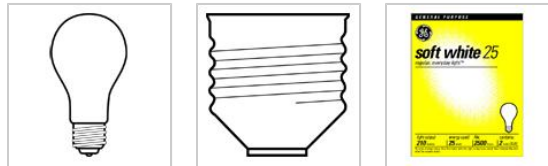

GE
Lighting

97492 - 25A/W-2PK

GE soft white 25 watt A19 2-pack

- Use original GE's Soft White when you need a light without glare and harsh shadows.
- 210 lumens providing subtle, reassuring™ light
- 2500K soft white light appearance
- A19 shape with medium base for use in table lamps and enclosed fixtures
- Estimated yearly energy costs \$3.01 based on 3 hours per day \$0.11 per kWh
- GE soft white bulbs provide warm, pleasing everyday light without harsh glares and shadows. Use general purpose GE soft white bulbs in common household fixtures like table lamps, floor lamps, enclosed ceiling fixtures and bare lamp sockets
- Lasts 2.3 years based on 3 hours per day usage

GENERAL CHARACTERISTICS

Lamp Type	Incandescent - A-line
Bulb	A19
Base	Medium Screw (E26)
Filament	CC-6
Bulb Finish	Soft white
Rated Life (NOM)	2500.0 h
Bulb Material	Soft glass
Primary Application	Standard