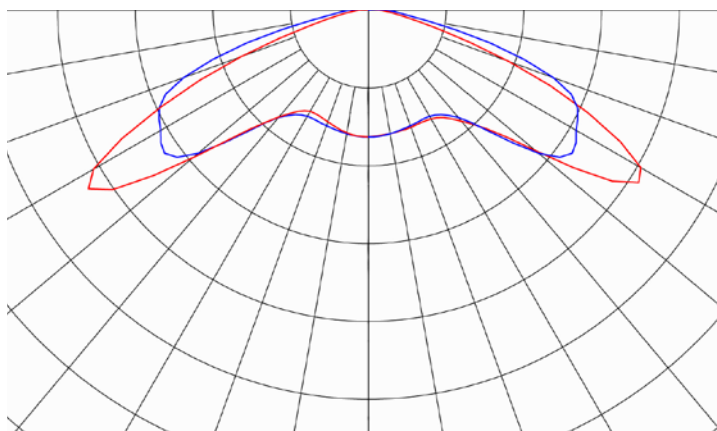

LBXLENP

- Polycarbonate dome lens

HBXCG

- Cable Gland

Light Distribution Pattern

Wide pattern

DuroSite LED Low Bay - UL / CSA

Options and Accessories Drawings