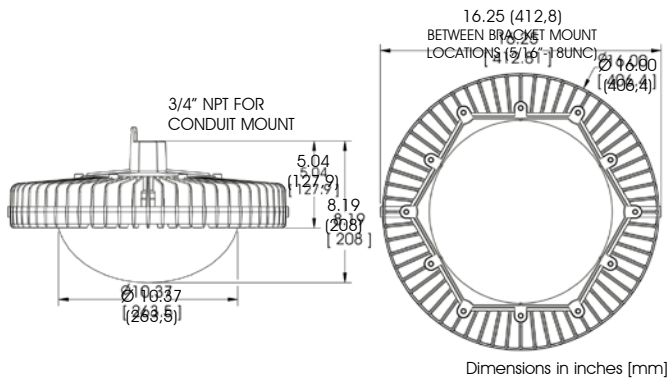

DuroSite LED Low Bay - UL / CSA

Standard Models

Certifications & Ratings

- UL 1598/A (wet locations)
- CSA C22.2 No. 250.0-08
- UL 8750
- IP66 (IEC 60529)
- NEMA 4X
- ANSI C 136.15-2011

Mechanical Information:

- **Fixture weight:** 18 lbs (8.16kg)
- **Shipping weight:** 24 lbs (10.8kg)
- **Mounting:** (1) 3/4" NPT - top
  (2) 5/16"-18 x .75" UNC - side
- **Entries:** 10' (3.05m) STOOW Power Cord

Electrical specifications:

- **Operating Voltage:** 100-277V AC, 50/60 Hz
- **Total system power consumption:** See table
- **Operating Temp:** -40°F to +149°F (-40°C to +65°C)
- **Harmonics:** IEC 61000-3-2
- **Noise requirement /EMC:** FCC Title 47, Subpart B, Section 15, class A device. RF Immunity; 10V/m, 80MHz-1GHz
- **Transient protection:** 1 kV line to line
  2 kV line to ground
- **THD:** <20%
- **Power Factor:** > 0.9

Construction:

- **Housing:** Copper free aluminum
- **Finish:** Superior dual coat finish
  - sealed polyester topcoat
  - chemical resistant epoxy primer
- **Lens:** Polycarbonate

Photometric Information:

- **CRI:** 70
- **CCT:** 5000K (cool white)
  4000K (neutral white)

All values typical unless otherwise stated
Lumen values are typical (tolerance +/- 10%)