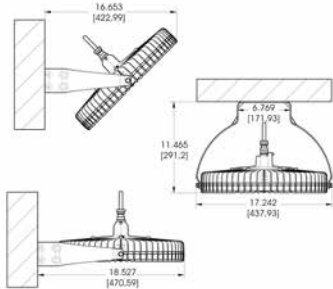

- Fixture weight:** 18 lbs (8.16kg)
- Shipping weight:** 24 lbs (10.8kg)
- Mounting:** (1) 3/4" NPT - top
(2) 5/16"-18 x .75" UNC - side
- Entries:** 10' (3.05m) STOOW Power Cord

Electrical specifications:

HBXW3

- Swivel bracket

HBXL

- Loop

HBXH

- Hook

HBXCU

- Ceiling / wall mount

LBXLENP

- Polycarbonate dome lens

HBXCG

- Cable Gland

Light Distribution Pattern

Wide pattern

DuroSite LED Low Bay - UL / CSA

Options and Accessories Drawings

HBXW2 - Swivel Bracket and Cable Gland

HBXCU - Ceiling Mount

HBXCG - Cable Gland