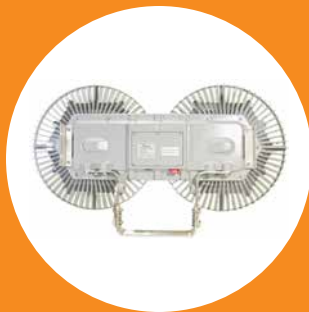

Dialight

DuroSite® LED Low Bay - UL / CSA

for Indoor and Outdoor Industrial Applications

On when it matters most.

Products and solutions that protect your business

Features & Benefits

- L70 rated for >100,000 hours @ 25°C ambient
- 5 & 10 year full performance warranty
- Up to 84 lm/W
- Significant energy savings
- Low profile versus traditional HID fixtures
- Maintenance free
- Mercury free
- No UV or IR
- Reflector based optics for precise light control

Application

Dialight's Durosite LED low bay fixture was designed specifically to replace conventional lighting in a wide variety of industrial applications, both indoor and outdoor. Its low profile, light weight design and versatile mounting options make it ideal for many applications such as parking decks, garages, cold storage and other applications with mounting heights up to 20 feet.

- Fixture weight:** 18 lbs (8.16kg)
- Shipping weight:** 24 lbs (10.8kg)
- Mounting:** (1) 3/4" NPT - top
(2) 5/16"-18 x .75" UNC - side
- Entries:** 10' (3.05m) STOOW Power Cord

Electrical specifications:

Construction:

- Housing:** Copper free aluminum
- Finish:** Superior dual coat finish
- sealed polyester topcoat
- chemical resistant epoxy primer
- Lens:** Polycarbonate

Photometric Information:

- CRI:** 70
- CCT:** 5000K (cool white)
4000K (neutral white)