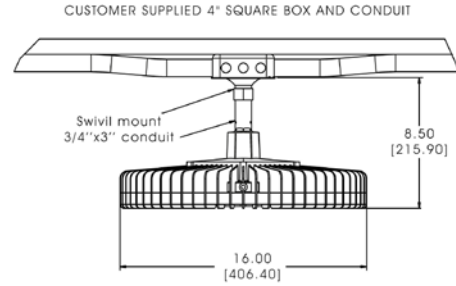

- Fixture weight:** 18 lbs (8.16kg)
- Shipping weight:** 24 lbs (10.8kg)
- Mounting:** (1) 3/4" NPT - top
(2) 5/16"-18 x .75" UNC - side
- Entries:** 10' (3.05m) STOOW Power Cord

Electrical specifications:

HBXW3

- Swivel bracket

HBXL

- Loop

HBXH

- Hook

HBXCU

- Ceiling / wall mount

LBXLENP

- Polycarbonate dome lens

HBXCG

- Cable Gland

Light Distribution Pattern

Wide pattern

DuroSite LED Low Bay - UL / CSA

Options and Accessories Drawings

HBXW2 - Swivel Bracket and Cable Gland

HBXCU - Ceiling Mount

HBXCG - Cable Gland