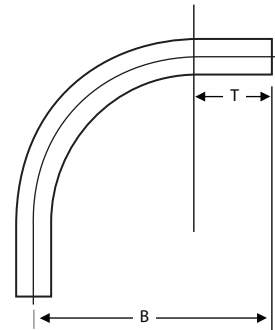

### Features:

- Exterior PVC coating thickness is a minimum 0.040"
- Interior Urethane coating thickness is a minimum 0.002"
- Sizes available are ½" to 6"
- Available in 90, 60, 45, and 30 degree bends