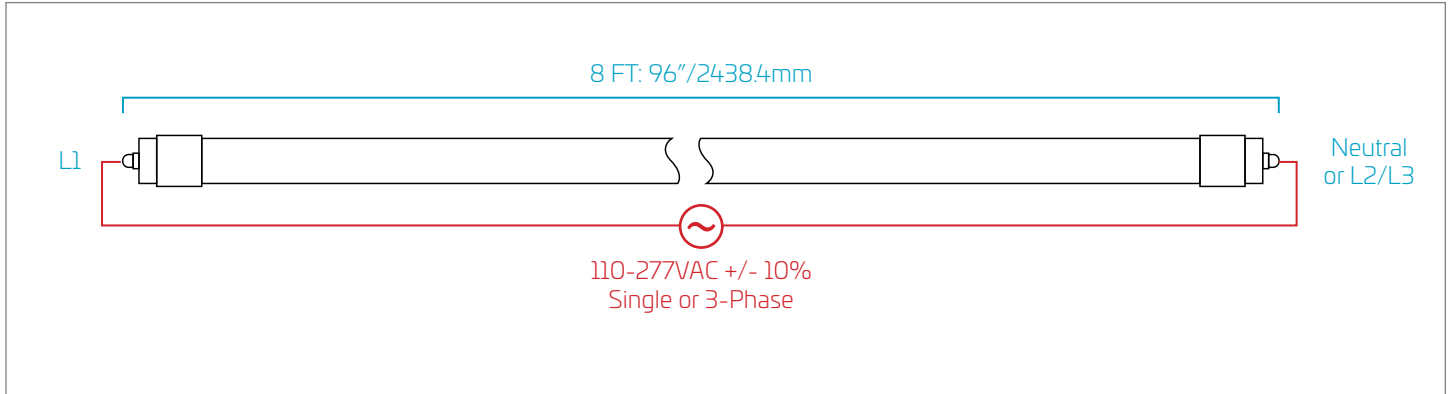

# LED Bypass/Line Voltage T8 Tube Lights : 8'

## Dimensions