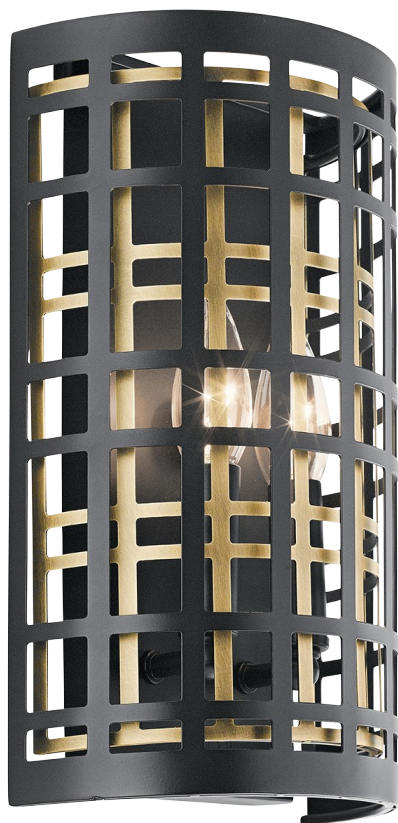

Aldergate Collection
Aldergate 2 Light Wall Sconce BK
 44079BK (Black (Painted))

Project Name: _____
 Location: _____
 Type: _____
 Qty: _____
 Comments: _____

Ordering Information

Product ID	44079BK
Finish	Black (Painted)
Collection	Aldergate Collection

Dimensions

Extension	3.75"
Height from center of Wall opening	6.00"
Base Backplate	5.00 X 11.50
Weight	3.00 LBS

Specifications

Material	Steel
----------	-------

Electrical

Voltage	120 V
---------	-------

Qualifications

Safety Rated	Damp
ADA Compliant	Yes
Warranty	www.kichler.com/warranty

Primary Lamping

Light Source	Incandescent
Lamp Included	Not Included
# of Bulbs/LED Modules	2
Socket Wire	105
Socket Type	Candelabra
Lamp Type	B
Bulb Product ID	4064CLR

Dimensions

Height	12.00"
Width	7.50"

Alternate Lamps

Lamp Included	Bulb Listing	Light Source	Max Wattage/Range	Bulb Product ID	Dimming
No	Alternate	INCA	40W	5971CLR	