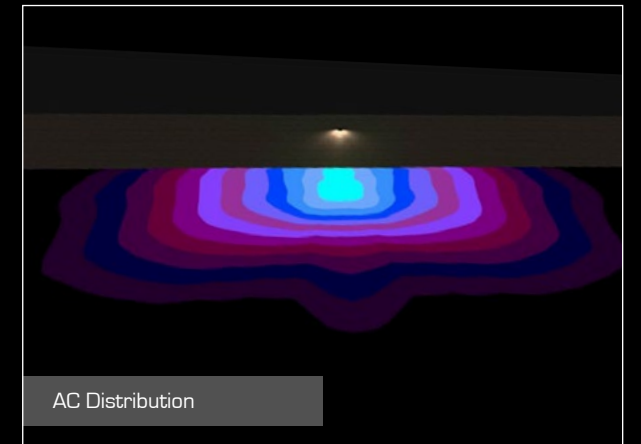

AUTHENTIC LIFE SAFETY PRODUCTS SINCE 1940

OUTDOOR GEOMETRIC LED WALLPACK

GEOPAK™

OUTDOOR LED Emergency Lighting

The GeoPak Series is Dual-Lite's next generation of LED based architectural outdoor lighting offering high performance "Normally On" operation in addition to emergency lighting for all outdoor Path of Egress requirements. Twelve high powered LEDs generate more than 3115 lumens in Normal Mode, and uses 4 LEDs for 658 lumens in emergency mode. The GeoPak is a compact geometric wallpack designed for mounting heights from 8-12 feet.

High Reliability AC LED Driver Section

Custom Emergency LED Driver and Power Supply

Spectron Self-Test/ Self-Diagnostics

Weather-tight gasket design seals all electronics

PERFORMANCE

Emergency Mode 0/30/10 Reflectance	
Spacing, 6' Path	
MH	Spacing
8'	26'
10'	33'
12'	28'
Side to Side Single Unit Coverage, 10' Path	
MH	Coverage
8'	24'
10'	30'
12'	34'
Forward Throw Single Unit Coverage, 10' Path	
MH	Spacing
8'	20'
10'	23'
12'	27'