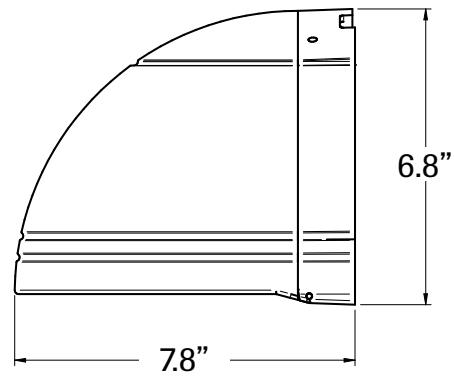

DIMENSIONS

Quartersphere