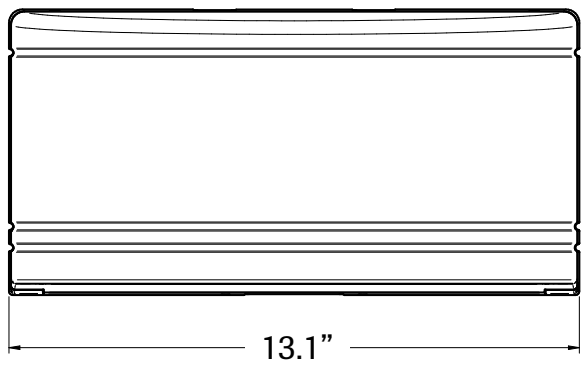

DIMENSIONS

Radius

GEOPAK SERIES