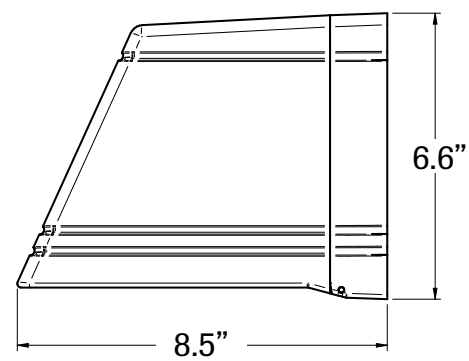

DIMENSIONS

Quartersphere

Radius

Trapezoid

GEOPAK SERIES

Alera Lighting
Architectural Area Lighting
Beacon Products
Columbia Lighting
Compass Life Safety
Dual-Lite
Hubbell Control Solutions
Hubbell Healthcare Solutions
Hubbell Industrial Lighting
Hubbell Outdoor Lighting
Kim Lighting
Kurt Versen
LiteControl
Precision-Paragon [P2]
Prescolite
Progress Lighting
Security Lighting Systems
Spaulding Lighting
Whiteway