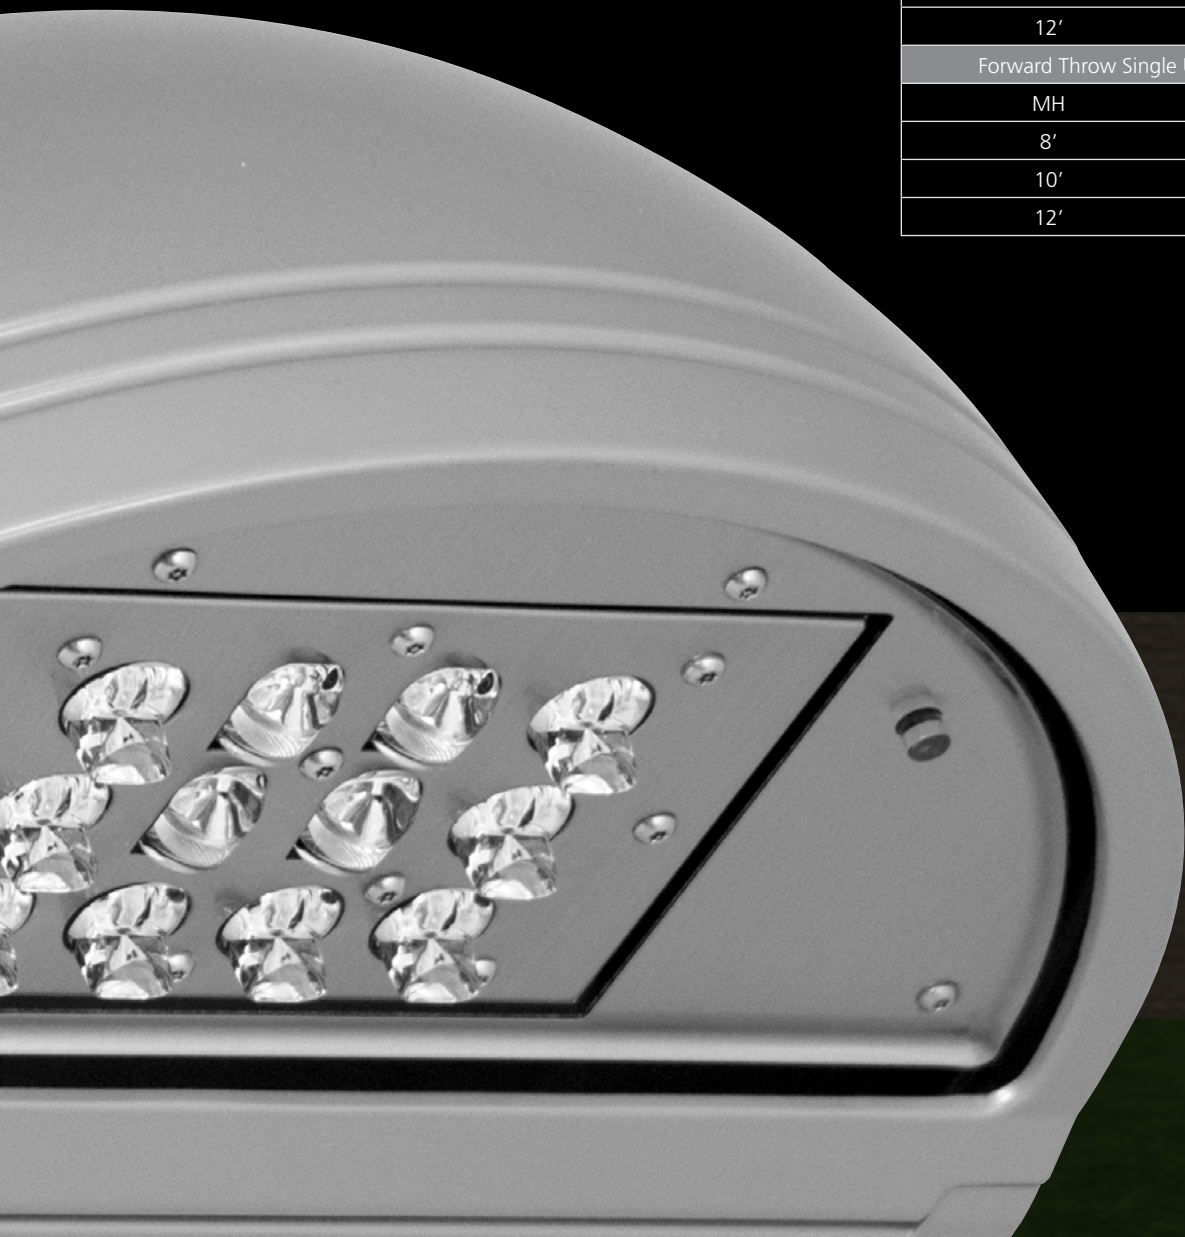

AUTHENTIC LIFE SAFETY PRODUCTS SINCE 1940

OUTDOOR GEOMETRIC LED WALLPACK

GEOPAK™

OUTDOOR LED Emergency Lighting

The GeoPak Series is Dual-Lite's next generation of LED based architectural outdoor lighting offering high performance "Normally On" operation in addition to emergency lighting for all outdoor Path of Egress requirements. Twelve high powered LEDs generate more than 3115 lumens in Normal Mode, and uses 4 LEDs for 658 lumens in emergency mode. The GeoPak is a compact geometric wallpack designed for mounting heights from 8-12 feet.

Stainless Steel Trim and LED Bezel

Compact Die-Cast Housing

Push-To-Test and Status Indicator

BLACK

PLATINUM
SILVER

DARK
BRONZE

WHITE

ELECTRICAL

Clam-Shell design for ease of maintenance

Hardware free front housing

Thermal management system - heat from the LED circuit board is carried away from sensitive electronics

Long-Life Lithium Iron Phosphate battery with optional heater (not shown)

High Reliability AC LED Driver Section

Custom Emergency LED Driver and Power Supply

Spectron Self-Test/ Self-Diagnostics

Weather-tight gasket design seals all electronics

PERFORMANCE

Emergency Mode 0/30/10 Reflectance	
Spacing, 6' Path	
MH	Spacing
8'	26'
10'	33'
12'	28'
Side to Side Single Unit Coverage, 10' Path	
MH	Coverage
8'	24'
10'	30'
12'	34'
Forward Throw Single Unit Coverage, 10' Path	
MH	Spacing
8'	20'
10'	23'
12'	27'