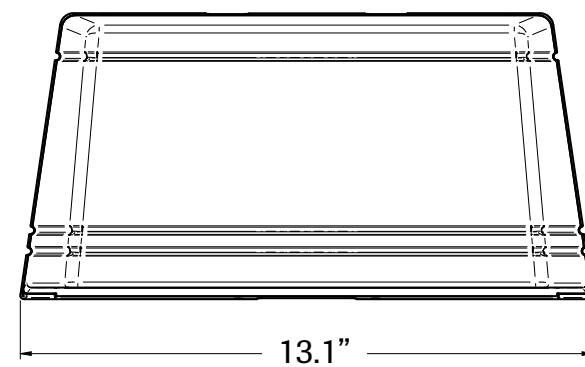

DIMENSIONS

Quartersphere

Radius

Trapezoid

GEOPAK SERIES

Alera Lighting
Architectural Area Lighting
Beacon Products
Columbia Lighting
Compass Life Safety
Dual-Lite
Hubbell Control Solutions
Hubbell Healthcare Solutions
Hubbell Industrial Lighting
Hubbell Outdoor Lighting
Kim Lighting
Kurt Versen
LiteControl
Precision-Paragon [P2]
Prescolite
Progress Lighting
Security Lighting Systems
Spaulding Lighting
Whiteway