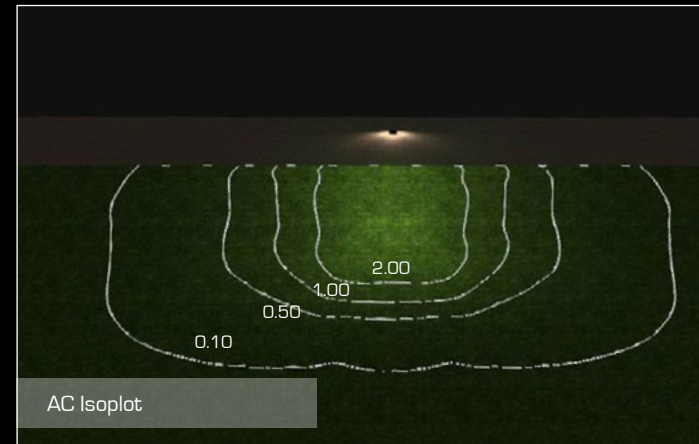

AUTHENTIC LIFE SAFETY PRODUCTS SINCE 1940

OUTDOOR GEOMETRIC LED WALLPACK

GEOPAK™

OUTDOOR LED Emergency Lighting

The GeoPak Series is Dual-Lite's next generation of LED based architectural outdoor lighting offering high performance "Normally On" operation in addition to emergency lighting for all outdoor Path of Egress requirements. Twelve high powered LEDs generate more than 3115 lumens in Normal Mode, and uses 4 LEDs for 658 lumens in emergency mode. The GeoPak is a compact geometric wallpack designed for mounting heights from 8-12 feet.

High Reliability AC LED Driver Section

Custom Emergency LED Driver and Power Supply

Spectron Self-Test/ Self-Diagnostics

Weather-tight gasket design seals all electronics

PERFORMANCE

Emergency Mode 0/30/10 Reflectance	
Spacing, 6' Path	
MH	Spacing
8'	26'
10'	33'
12'	28'
Side to Side Single Unit Coverage, 10' Path	
MH	Coverage
8'	24'
10'	30'
12'	34'
Forward Throw Single Unit Coverage, 10' Path	
MH	Spacing
8'	20'
10'	23'
12'	27'