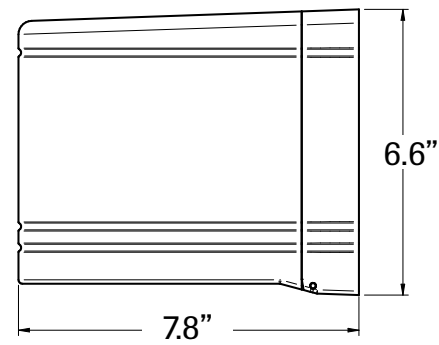

DIMENSIONS

Radius

GEOPAK SERIES