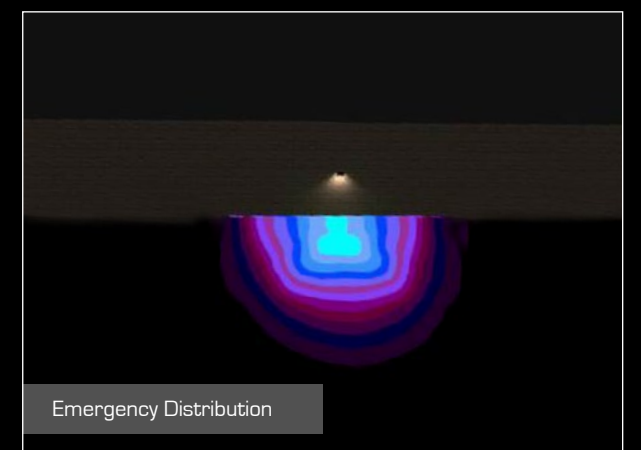

AUTHENTIC LIFE SAFETY PRODUCTS SINCE 1940

OUTDOOR GEOMETRIC LED WALLPACK

GEOPAK™

OUTDOOR LED Emergency Lighting

The GeoPak Series is Dual-Lite's next generation of LED based architectural outdoor lighting offering high performance "Normally On" operation in addition to emergency lighting for all outdoor Path of Egress requirements. Twelve high powered LEDs generate more than 3115 lumens in Normal Mode, and uses 4 LEDs for 658 lumens in emergency mode. The GeoPak is a compact geometric wallpack designed for mounting heights from 8-12 feet.

High Reliability AC LED Driver Section

Custom Emergency LED Driver and Power Supply

Spectron Self-Test/ Self-Diagnostics

Weather-tight gasket design seals all electronics

PERFORMANCE

Emergency Mode 0/30/10 Reflectance	
Spacing, 6' Path	
MH	Spacing
8'	26'
10'	33'
12'	28'
Side to Side Single Unit Coverage, 10' Path	
MH	Coverage
8'	24'
10'	30'
12'	34'
Forward Throw Single Unit Coverage, 10' Path	
MH	Spacing
8'	20'
10'	23'
12'	27'