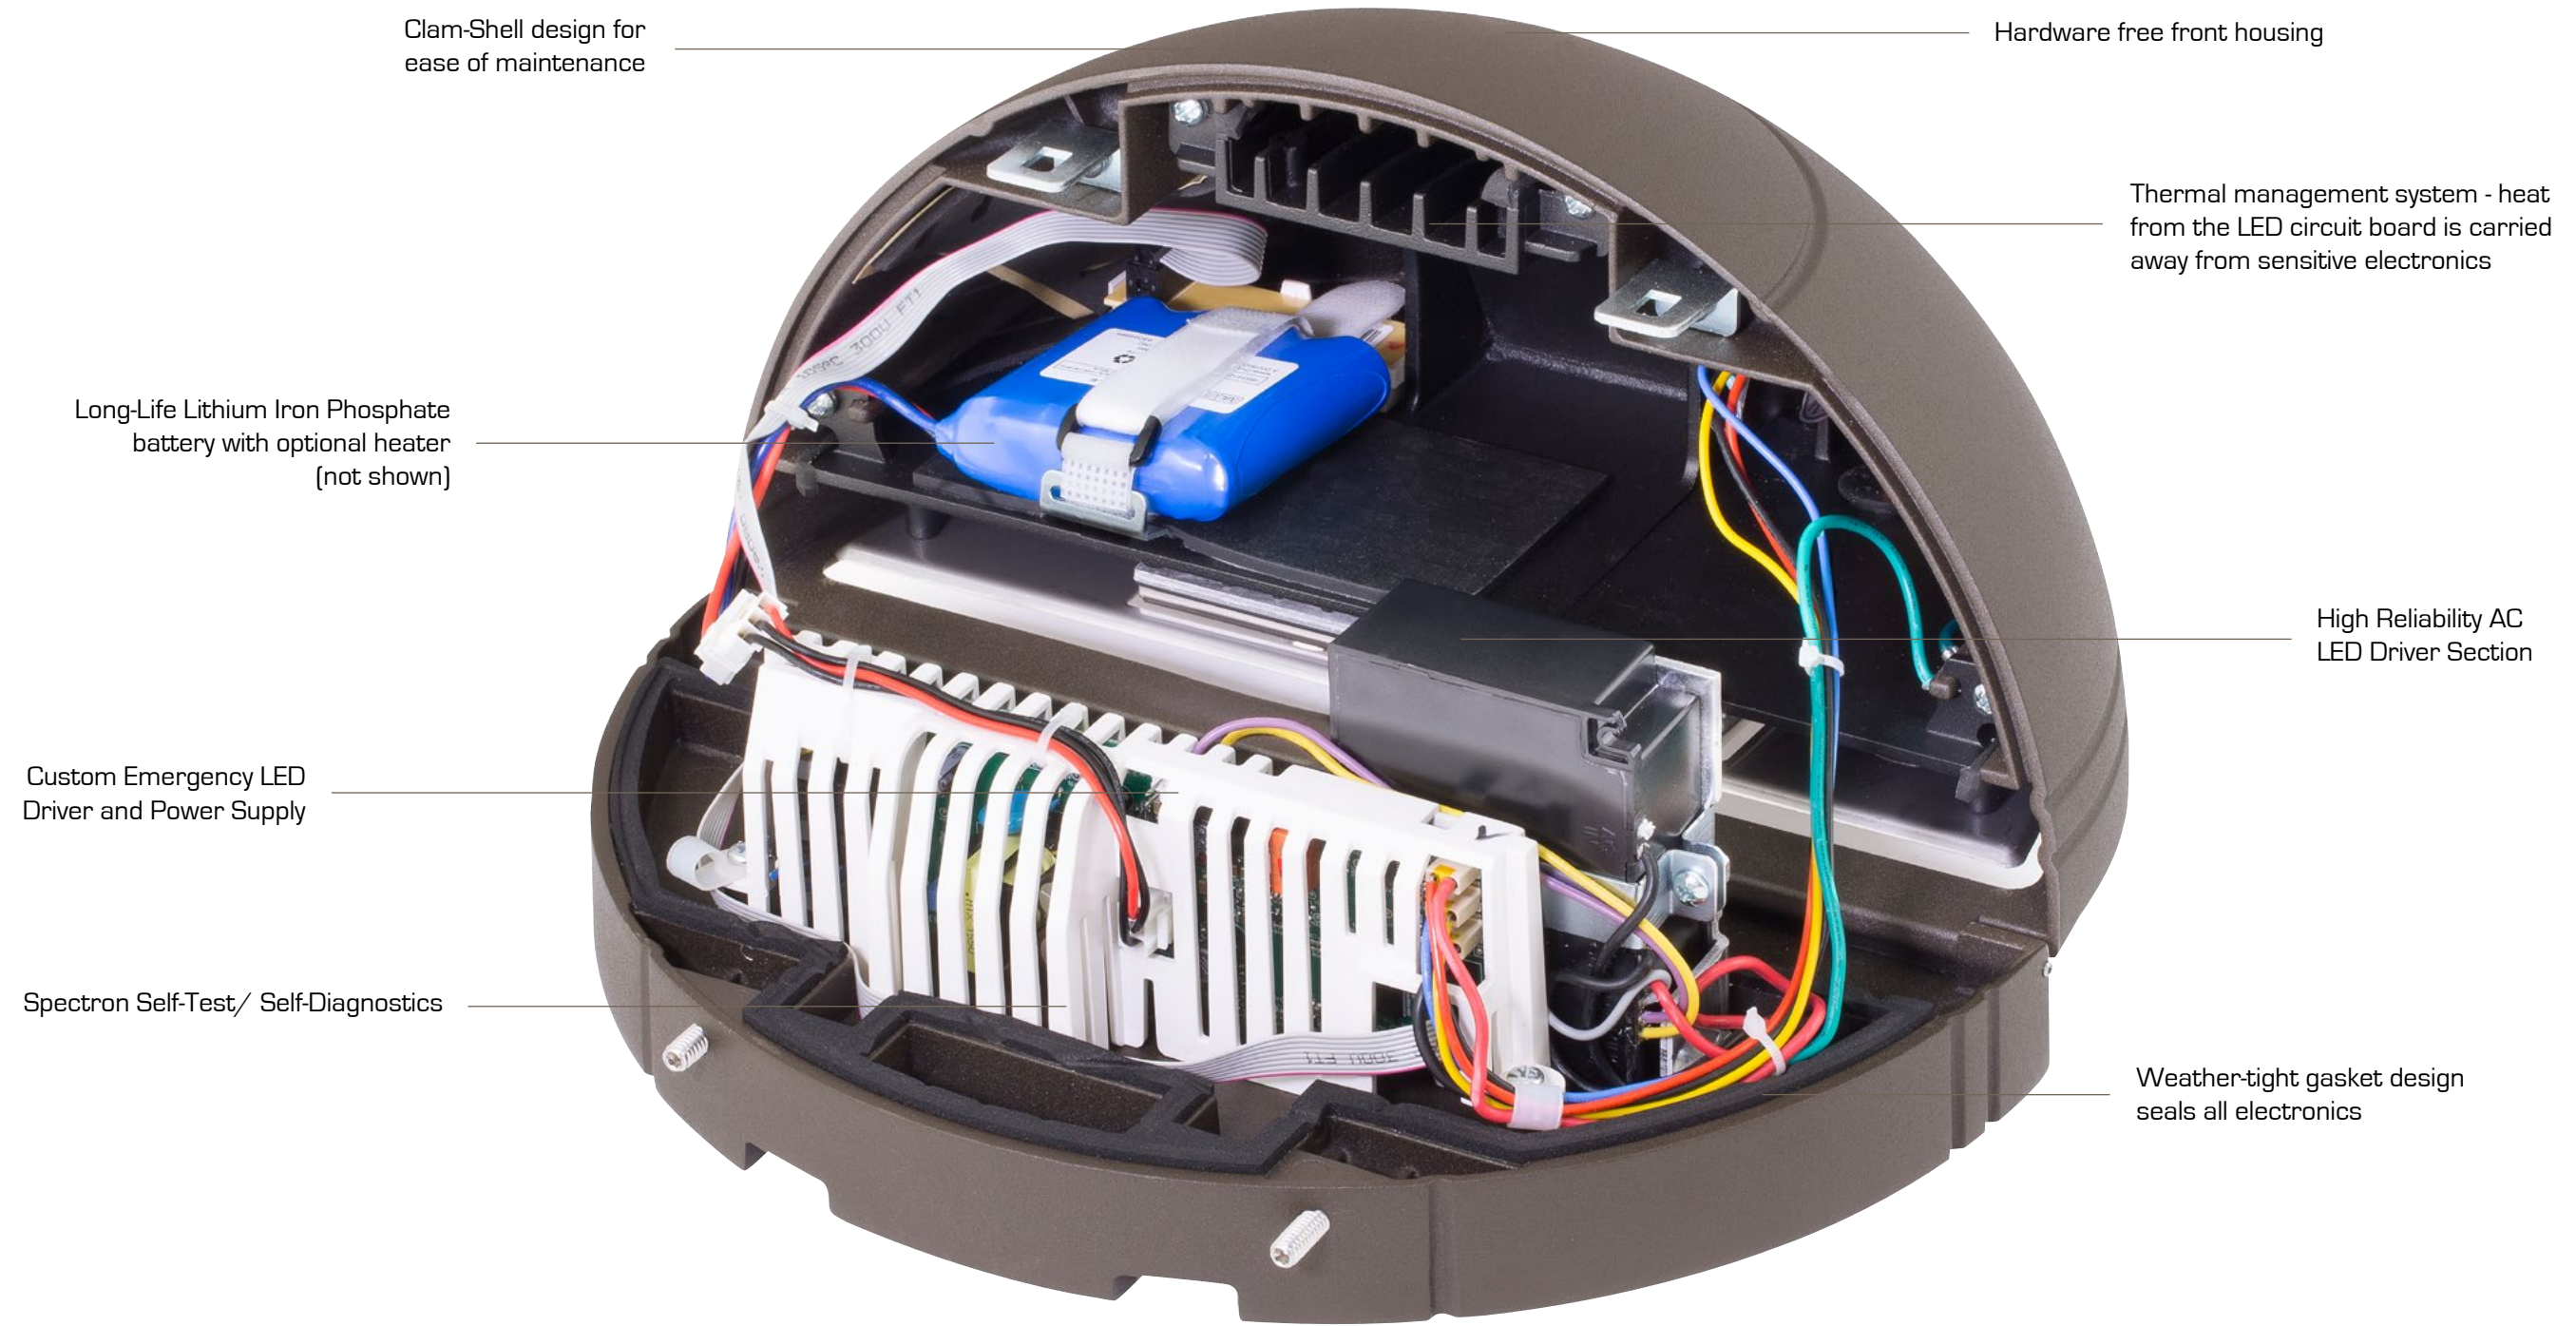

AUTHENTIC LIFE SAFETY PRODUCTS SINCE 1940

OUTDOOR GEOMETRIC LED WALLPACK

GEOPAK™

OUTDOOR LED Emergency Lighting

The GeoPak Series is Dual-Lite's next generation of LED based architectural outdoor lighting offering high performance "Normally On" operation in addition to emergency lighting for all outdoor Path of Egress requirements. Twelve high powered LEDs generate more than 3115 lumens in Normal Mode, and uses 4 LEDs for 658 lumens in emergency mode. The GeoPak is a compact geometric wallpack designed for mounting heights from 8-12 feet.

GEOPAK SERIES

FEATURES

Quartersphere

Radius

Trapezoid

3 Distinct Architectural Shapes

LEDs available in 3K or 4K color temp

Emergency LED Section

Clam-Shell design for ease of maintenance

Hardware free front housing

Thermal management system - heat from the LED circuit board is carried away from sensitive electronics

Long-Life Lithium Iron Phosphate battery with optional heater (not shown)

High Reliability AC LED Driver Section

Custom Emergency LED Driver and Power Supply

Spectron Self-Test/ Self-Diagnostics

Weather-tight gasket design seals all electronics

PERFORMANCE

Emergency Mode 0/30/10 Reflectance	
Spacing, 6' Path	
MH	Spacing
8'	26'
10'	33'
12'	28'
Side to Side Single Unit Coverage, 10' Path	
MH	Coverage
8'	24'
10'	30'
12'	34'
Forward Throw Single Unit Coverage, 10' Path	
MH	Spacing
8'	20'
10'	23'
12'	27'