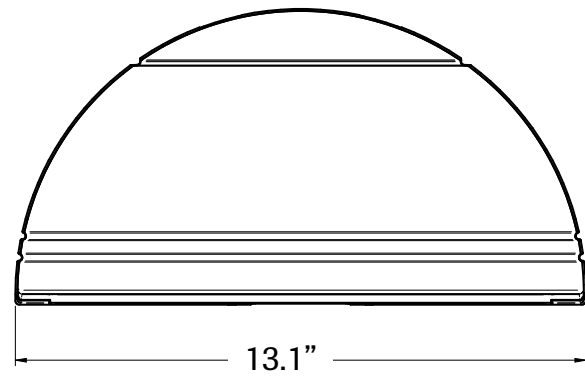

DIMENSIONS

Quartersphere