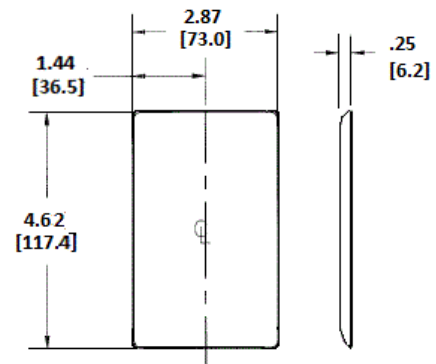

Description	Color	Catalog No.	UPC
1-Gang, Decorator	Black	NP26BK	883778102431

Listings

UL Listed
CSA Certified

Specifications

Material	Nylon
Plate Type	1-Gang
Plate Openings	Decorator
Mounting Screws	Steel painted, slotted head
Appearance	Smooth