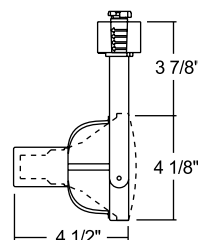

TRAC-MASTER®

Avant Garde

**FRONT LAMPING
OPEN BACK SPOTLIGHTS**

T687, T689 and T690

Line Voltage PAR30

Catalog Number	Description	Finish	Lamp
T689 WH	Open Back w/Universal Trac Adapter	White	75W PAR30
T689 BL	Open Back w/Universal Trac Adapter	Black	75W PAR30
T689 SL	Open Back w/Universal Trac Adapter	Silver	75W PAR30
T689 NAT	Open Back w/Universal Trac Adapter	Natural	75W PAR30
T689 TEK WH	Open Back w/TEK Trac Adapter	White	75W PAR30
T689 TEK BL	Open Back w/TEK Trac Adapter	Black	75W PAR30
T689 TEK SL	Open Back w/TEK Trac Adapter	Silver	75W PAR30
T689 TEK NAT	Open Back w/TEK Trac Adapter	Natural	75W PAR30
T689 GTYPE WH	Open Back w/G-Type Trac Adapter	White	75W PAR30
T689 GTYPE BL	Open Back w/G-Type Trac Adapter	Black	75W PAR30
T689 GTYPE SL	Open Back w/G-Type Trac Adapter	Silver	75W PAR30
T689 GTYPE NAT	Open Back w/G-Type Trac Adapter	Natural	75W PAR30
T689 HTYPE WH	Open Back w/H-Type Trac Adapter	White	75W PAR30
T689 HTYPE BL	Open Back w/H-Type Trac Adapter	Black	75W PAR30
T689 HTYPE SL	Open Back w/H-Type Trac Adapter	Silver	75W PAR30
T689 HTYPE NAT	Open Back w/H-Type Trac Adapter	Natural	75W PAR30
T689 LTYPE WH	Open Back w/L-Type Trac Adapter	White	75W PAR30
T689 LTYPE BL	Open Back w/L-Type Trac Adapter	Black	75W PAR30
T689 LTYPE SL	Open Back w/L-Type Trac Adapter	Silver	75W PAR30
T689 LTYPE NAT	Open Back w/L-Type Trac Adapter	Natural	75W PAR30