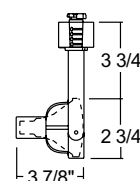

Alternate LTYPE Trac Adapter Compatible with track systems which use a L-type track adapter • System specific and assembled to trac fixture • Two-position power contact provided for two-circuit application • Consult factory for additional information.

Labels UL Listed • CSA Certified.

Specifications subject to change without notice.

Line Voltage PAR20

Catalog Number	Description	Finish	Lamp
T687 WH	Open Back w/Universal Trac Adapter	White	50W PAR20
T687 BL	Open Back w/Universal Trac Adapter	Black	50W PAR20
T687 SL	Open Back w/Universal Trac Adapter	Silver	50W PAR20
T687 NAT	Open Back w/Universal Trac Adapter	Natural	50W PAR20
T687 TEK WH	Open Back w/TEK Trac Adapter	White	50W PAR20
T687 TEK BL	Open Back w/TEK Trac Adapter	Black	50W PAR20
T687 TEK SL	Open Back w/TEK Trac Adapter	Silver	50W PAR20
T687 TEK NAT	Open Back w/TEK Trac Adapter	Natural	50W PAR20
T687 GTYPE WH	Open Back w/G-Type Trac Adapter	White	50W PAR20
T687 GTYPE BL	Open Back w/G-Type Trac Adapter	Black	50W PAR20
T687 GTYPE SL	Open Back w/G-Type Trac Adapter	Silver	50W PAR20
T687 GTYPE NAT	Open Back w/G-Type Trac Adapter	Natural	50W PAR20
T687 HTYPE WH	Open Back w/H-Type Trac Adapter	White	50W PAR20
T687 HTYPE BL	Open Back w/H-Type Trac Adapter	Black	50W PAR20
T687 HTYPE SL	Open Back w/H-Type Trac Adapter	Silver	50W PAR20
T687 HTYPE NAT	Open Back w/H-Type Trac Adapter	Natural	50W PAR20
T687 LTYPE WH	Open Back w/L-Type Trac Adapter	White	50W PAR20
T687 LTYPE BL	Open Back w/L-Type Trac Adapter	Black	50W PAR20
T687 LTYPE SL	Open Back w/L-Type Trac Adapter	Silver	50W PAR20
T687 LTYPE NAT	Open Back w/L-Type Trac Adapter	Natural	50W PAR20