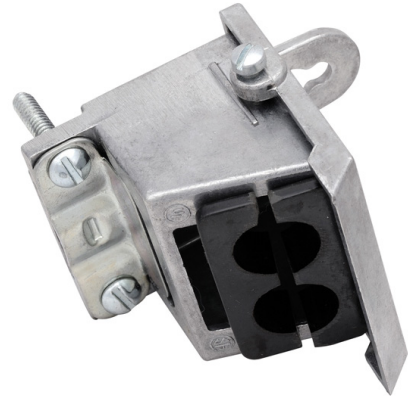

SERVICE ENTRANCE CABLE CAPS

FEATURES & BENEFITS

- SE CABLE RANGE = 3 #8 SOL. - 3 #1 STR.
- CAST ALUMINUM
- 2 CABLE HOLES

SPECIFICATIONS

Cat. Number	Shelf Qty.	Master Qty.
90	0	20
92	0	5
ME24	0	10
ME256	0	10