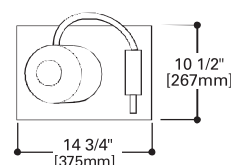

DESCRIPTION

Designed for sloped ceiling installations for ceilings from 2/12 to 6/12 pitch. The socket aiming mechanism allows the lamp to be aimed straight down regardless of ceiling pitch.

Catalog #	Type
Project	
Comments	
Prepared by	Date

SPECIFICATION FEATURES

A...Baffle

One piece seamless baffle presents a clean finished appearance.

B...Trim Ring

White polycarbonate Trim Ring.

C...Housing

Telescoping housing for ceiling construction down to 2"x 8". With deeper ceilings the housing provides sharper cutoff.

D...Junction Box

Junction box is listed for through branch circuit wiring and has six 1/2" knockouts with true pry-out slots.

E...GOT NAIL! Pass-N-Thru™ Bar Hangers

Bar Hanger Features include:

- Pre-installed nail easily installs in regular lumber, engineered

lumber and laminated beams

- Safety and guidance system prevents snagging, ensures smooth straight nail penetration and allows bar hangers to be easily removed if necessary.
- Automatic levelling flange aligns the housing and lets you hold the housing in place with one hand while driving nails
- Housing can be positioned at any point within 24" joist span
- Score lines allow "toolless" shortening for 12" joists
- Bar hangers do not need to be removed from frame for shortening
- Integral T-bar clips snaps onto T-bars - no additional clips required

F...Socket

Exclusive socket aiming mechanism swivels and rotates to properly align lamp. Slope indicator provides quick and consistent lamp settings (factory set for 3/12 slope).

G...Integral Thermal Protector

Thermal protector guards against misuse of insulation materials.

Labels

U.L. damp location, U.L. Feed Through, CSA Certified, IP rated.

H47T

5 0 W 1 2 V M R 1 6
7 5 W R 3 0
9 0 W P A R 3 8
1 0 0 W R 3 0
7 5 , 1 0 0 W A 1 9
1 5 0 W A 2 1