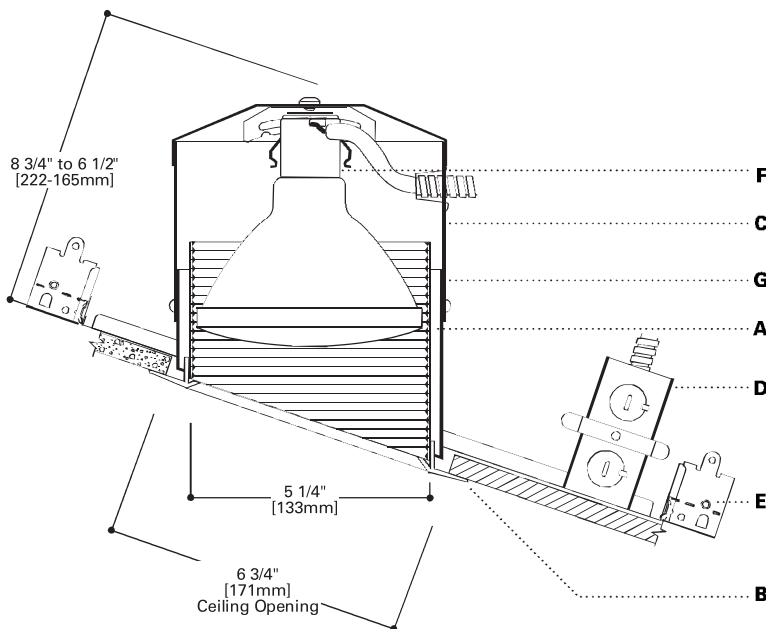

lumber and laminated beams

- Safety and guidance system prevents snagging, ensures smooth straight nail penetration and allows bar hangers to be easily removed if necessary.
- Automatic levelling flange aligns the housing and lets you hold the housing in place with one hand while driving nails
- Housing can be positioned at any point within 24" joist span
- Score lines allow "toolless" shortening for 12" joists
- Bar hangers do not need to be removed from frame for shortening
- Integral T-bar clips snaps onto T-bars - no additional clips required

F...Socket

Exclusive socket aiming mechanism swivels and rotates to properly align lamp. Slope indicator provides quick and consistent lamp settings (factory set for 3/12 slope).

G...Integral Thermal Protector

Thermal protector guards against misuse of insulation materials.

Labels

U.L. damp location, U.L. Feed Through, CSA Certified, IP rated.

H47T

5 0 W 1 2 V M R 1 6
 7 5 W R 3 0
 9 0 W P A R 3 8
 1 0 0 W R 3 0
 7 5 , 1 0 0 W A 1 9
 1 5 0 W A 2 1

6" RECESSED
 INCANDESCENT
 DOWNLIGHT

Top View

TRIMS

ORDERING INFORMATION

SAMPLE NUMBER: H47T498P

Complete unit consists of housing and trim.

Housing

H47TH47T= 6" Non IC Slope
Ceiling Housing