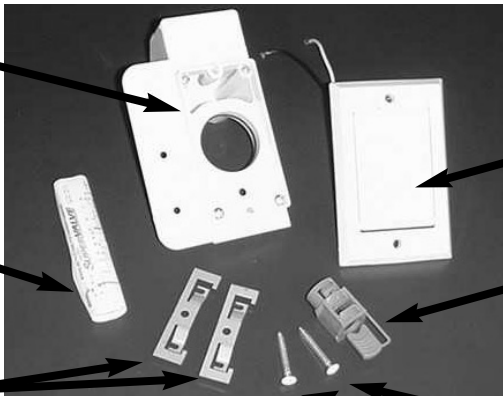

CI358W & CI358IV

Inlets are compatible with NuTone CH615 & CH620 hoses.

Inlets shown above in the closed (left) and open (right) position.

Rough-in plate with junction box

Installation Guide

Wall Clips

Wall Valve

Strain Relief

Mounting screws with painted heads to match wall valve color

CI358W & CI358IV
Hayden Supervalve
Direct Connect
Electrified Inlets

FEATURES:

- Molded using rigid PVC
- UL listed
- CSA approved
- 1 year warranty