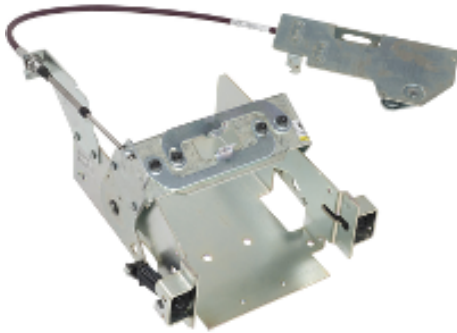

9422CLA30

OPERATING MECHANISM CABLE MECHANISM NEMA

Product availability : Stock - Normally stocked in distribution facility

Price* : 486.00 USD

Main

Range of product	9422C
Product or component type	Single Cable Operating Mechanism
Circuit breaker name	LAL/LHL 2...3 Q4L 2...3
Provided equipment	Ordered separately
Number of cables	1
Cable length	36 in

Ordering and shipping details

Category	21732 - 9422
Discount Schedule	CP1
GTIN	00785901353232
Nbr. of units in pkg.	1
Package weight(Lbs)	10.460000000000001
Returnability	N
Country of origin	MX

Offer Sustainability