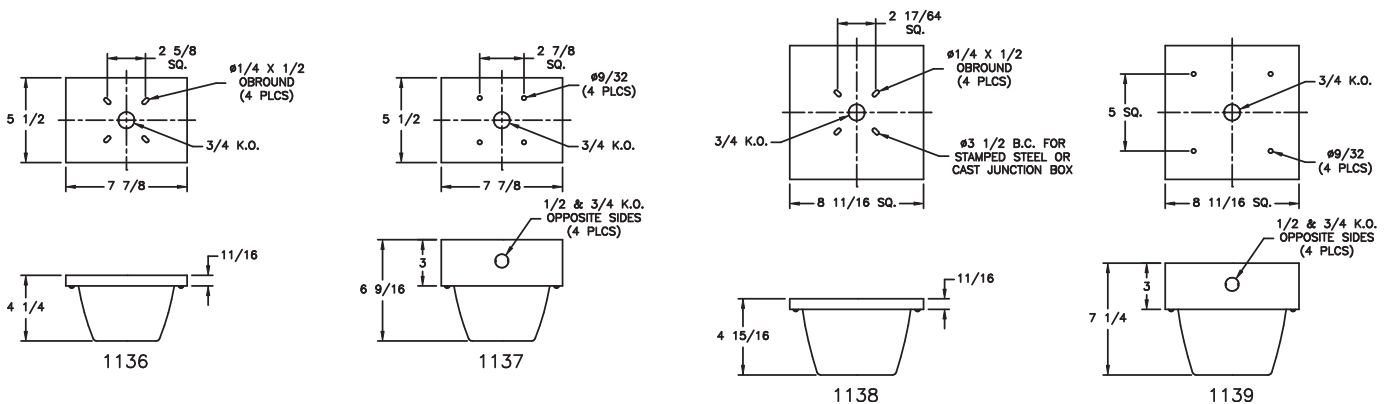

PART NUMBER	DESCRIPTION	NO. LAMPS/ LAMP WATTAGE	WEIGHT LBS
1136A	ALUMINUM, Shallow Box Type	1 x 60w	2.0
1137A	ALUMINUM, Deep Box Type	1 x 60w	2.5
F1137A-18	ALUMINUM, Deep Box Type	1 x 18CF	2.5
1138A	ALUMINUM, Shallow Box Type	2 x 40w	2.5
1139A	ALUMINUM, Deep Box Type	2 x 60w	3.0
F1139A-18	ALUMINUM, Deep Box Type	2 x 18CF	3.0
F1139A-26	ALUMINUM, Deep Box Type	2 x 26CF	3.0

## DIMENSIONS

Dimensions in inches