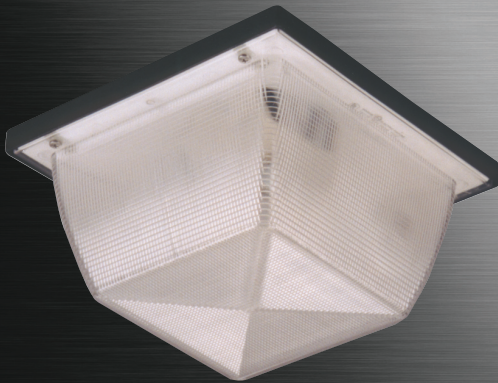

## ProSurf Meridian 1136/1137/1138/ 1139/ml

### FEATURES

- Shallow, deep or recessed luminaires.
- Choice of corrosion resistant marine brass or copper free aluminum housings.
- Impact resistant polycarbonate lens.
- Prismatic lens minimizes glare.

#### LENS

Clear prismatic polycarbonate.