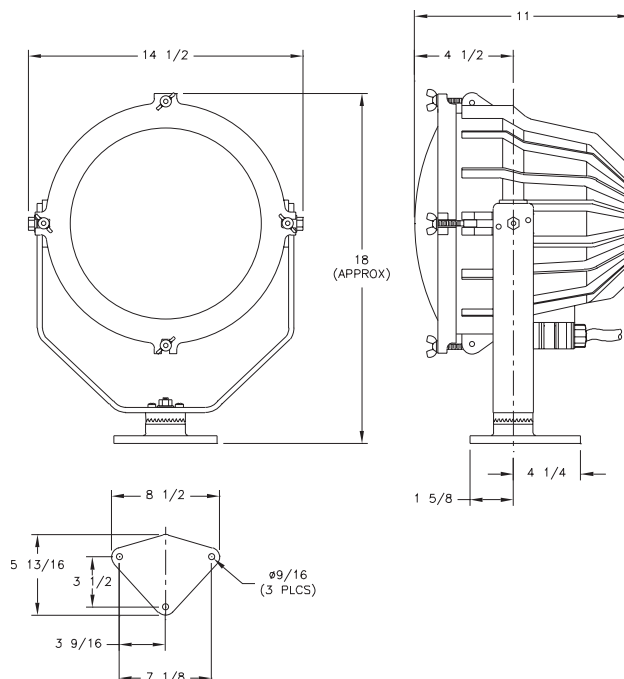

*Not available for the 1000w quartz version.

SPARE PARTS

Part No.	Description	Part No.	Description
INX9051B	LENS AND FRAME ASSEMBLY	INX3512	LAMP, 500w MFL 120v
INX1060	GUARD	INX3513	LAMP, 500w NSP 120v
INX4014	LAMP HOLDER	INX3634	LAMP, 500w WFL 120v
GKT1146-32.5	LENS GASKET	INX3514	LAMP, 1000w MFL 120v
INX7048B	STANDARD MOUNT	INX3534	LAMP, 1000w NSP 120v
INX8100	SWING BOLT/NUT KIT Stainless Steel (4 per package)	INX3649	LAMP, 1000w WFL 120v
INX2140CLR*	LENS	INX3652	LAMP, 1000w VNS 120v

*To order a colored lens replace the CLR with the appropriate suffix below:

Red Lens	RED	Green Lens	GRN
Blue Lens	BLU	Yellow Lens	YEL

DIMENSIONS

Dimensions in inches