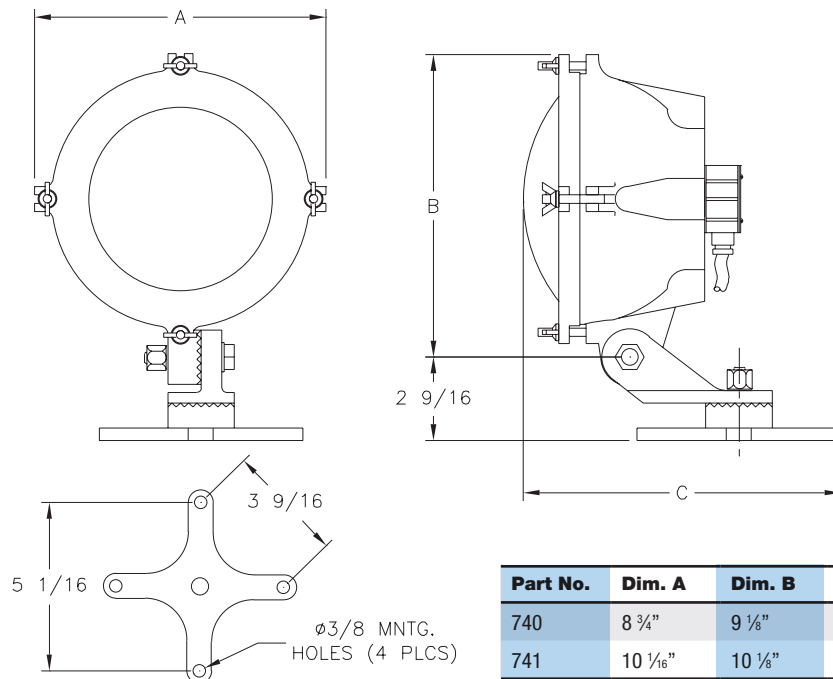

VOLTAGE OPERATION

Rated for operation on 120v.

MOUNTING

Surface type.

ORDERING REFERENCES

PART NUMBER	DESCRIPTION	ANSI LAMP TYPE	WEIGHT LBS
740SM	200w Incandescent	PAR-46/MFL	14.0
741SM	300w Incandescent	PAR-56/MFL	19.0

SPARE PARTS

Part No.	Description	Part No.	Description
INX4008	LAMP HOLDER, 740	INX8001	SWING BOLT/NUT KIT Stainless Steel (4 per package)
INX4014	LAMP HOLDER, 741	INX7005B	MOUNTING BASE
INX1039	GUARD, 740	INX3508	LAMP - 740 UNITS, 200w 120v Medium Flood Par 46
INX1040	GUARD, 741	INX3619	LAMP - 740 UNITS, 200w 120v Narrow Spot Par 46
GKT6043-22.5	GASKET, 740	INX3509	LAMP - 741 UNITS, 300w 120v Medium Flood Par 56
GKT5204LCS-27	GASKET, 741	INX3510	LAMP - 741 UNITS, 300w 120v Narrow Spot Par 56
INX2117*	LENS, 740 Clear	INX3581	LAMP - 741 UNITS, 300w 120v Wide Flood Par 56
INX2100*	LENS, 741 Clear		

*To order a colored lens add the appropriate suffix to the above part number:

- Red Lens RED
- Green Lens GRN
- Blue Lens BLU
- Yellow Lens YEL

DIMENSIONS

Dimensions in inches