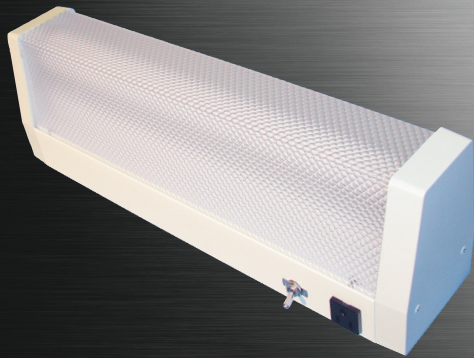

Pro

ProBerth FN/ml

FEATURES

- Compact design.
- Extruded aluminum housing for maximum durability.
- Clear prismatic lens allows even light distribution.
- Wrap around lens design, 180° light dispersion.
- Double pole switch and convenience outlet provided.

APPLICATIONS

- Berth and mirror
- Marine interior
- Under cabinet mounting
- State room
- Head

APPROVALS

- Conforms to IP50
- Marine Inside Type
- ABS

STANDARDS

- UL 1598A - Luminaires for Marine Vessels

TECHNICAL SPECIFICATIONS

HOUSING

Type 6005T5 aluminum with an electrostatically applied white polyester powder coat finish.

LENS

Prismatic DR Acrylic.

REFLECTOR

Type 5052H32 aluminum with an electrostatically applied polyester power coat finish. Minimum 90% reflectance.