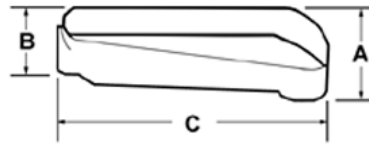

Aluminum

Images

Application

Mogul style conduit body for use with threaded rigid/IMC conduit allows extra access to inside of raceway for pulling wire. Split diagonal cover and body ensures ease in wire bending. Raintight. Meets NEC 6X Rule.

Product Information

Material: Aluminum
Finish: Enamel paint

[Download Photo Image](#) [Download Dimensional Image](#)

Dimension A in Inches: 4-1/8
Dimension B in Inches: 3-1/2
Dimension C in Inches: 14-9/16

Application: Mogul style conduit body for use with threaded rigid/IMC conduit allows extra access to inside of raceway for pulling wire. Split diagonal cover and body ensures ease in wire bending. Raintight. Meets NEC 6X Rule.