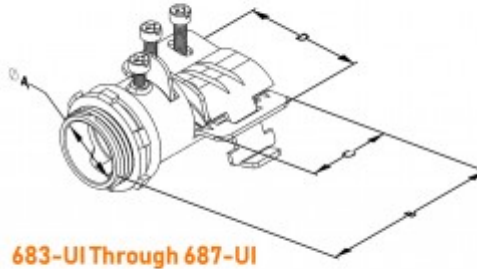

Connector, Adjustable Endstop, MC Feeder Cable, Two Screw, Steel, 2-1/2 Inch

Bridgeport's new 680-UI series of adjustable end stop connectors have an innovative one piece armor stop and insulated throat that provides great supports 2.10"-2.70" MC Feeder Cable.

683-UI Through 687-UI

[Download Photo](#)

[Download Drawing](#)

[Download Drawing](#)

Product details

Catalog Number:	687-UI
UPC Number:	78174702687
Primary Materials:	Zinc Plated Steel
Trade Size:	2-1/2"
Unit Quantity:	5
Standard Package Quantity:	1

Dimensions

Trade Size:	2-1/2"
Dimensions A:	2.469
Dimensions B:	4.705
Dimensions C:	2.25
Dimensions D:	4.375

Certifications & Codes

Federal Specification Number: A-A-50553

UL File Number: cETLus Listed

UNSPSC: 39131707