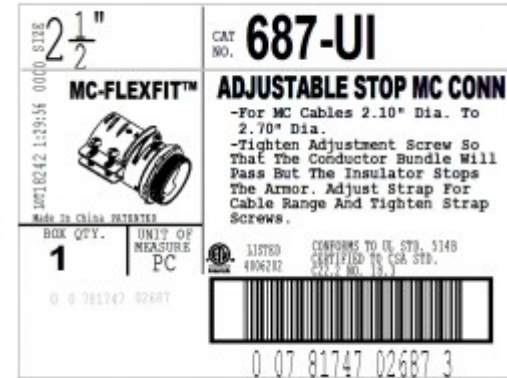

Connector, Adjustable Endstop, MC Feeder Cable, Two Screw, Steel, 2-1/2 Inch

Bridgeport's new 680-UI series of adjustable end stop connectors have an innovative one piece armor stop and insulated throat that provides great supports 2.10"-2.70" MC Feeder Cable.

683-UI Through 687-UI

[Download Photo](#)

[Download Drawing](#)

[Download Drawing](#)

Product details

Catalog Number:	687-UI
UPC Number:	78174702687
Primary Materials:	Zinc Plated Steel
Trade Size:	2-1/2"
Unit Quantity:	5
Standard Package Quantity:	1

Dimensions

Trade Size:	2-1/2"
Dimensions A:	2.469
Dimensions B:	4.705
Dimensions C:	2.25
Dimensions D:	4.375

Certifications & Codes

Federal Specification Number: A-A-50553

UL File Number: cETLus Listed

UNSPSC: 39131707

Nema Standard: FB-1

UL Standard: UL-514B

Patent Number: US Patent D787,043; 9,373,919