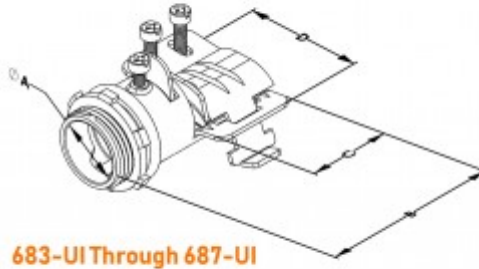

## Connector, Adjustable Endstop, MC Feeder Cable, Two Screw, Steel, 1-1/2 Inch

Bridgeport's new 680-UI series of adjustable end stop connectors have an innovative one piece armor stop and insulated throat that provides great supports 1.36"-1.77" MC Feeder Cable.

### Product details

Catalog Number:	685-UI
UPC Number:	78174702685
Primary Materials:	Zinc Plated Steel
Trade Size:	1-1/2"
Unit Quantity:	5
Standard Package Quantity:	25

### Dimensions

Trade Size:	1-1/2"
Dimensions A:	1.608
Dimensions B:	3.57
Dimensions C:	1.625
Dimensions D:	2.876