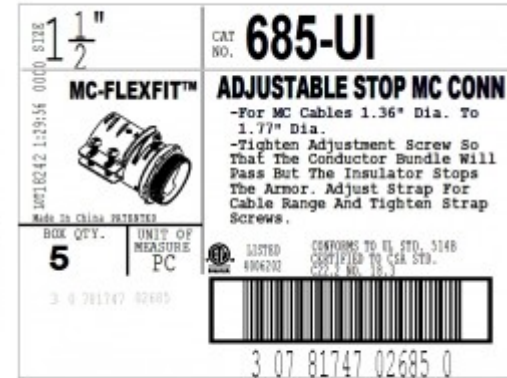

[Download Photo](#)

[Download Drawing](#)

[Download Drawing](#)

Product details

Catalog Number:	685-UI
UPC Number:	78174702685
Primary Materials:	Zinc Plated Steel
Trade Size:	1-1/2"
Unit Quantity:	5
Standard Package Quantity:	25

Dimensions

Trade Size:	1-1/2"
Dimensions A:	1.608
Dimensions B:	3.57
Dimensions C:	1.625
Dimensions D:	2.876

Certifications & Codes

Federal Specification Number: A-A-50553

UL File Number: cETLus Listed

UNSPSC: 39131707

Nema Standard: FB-1

UL Standard: UL-514B

Patent Number: US Patent D787,043; 9,373,919