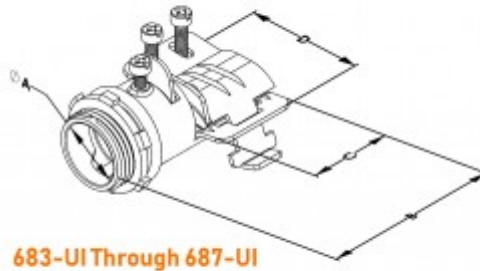

## Connector, Adjustable Endstop, MC Feeder Cable, Two Screw, Steel, 1 Inch

Bridgeport's new 680-UI series of adjustable end stop connectors have an innovative one piece armor stop and insulated throat that provides great supports large sized MC Feeder Cable.

### Product details

Catalog Number:	683-UI
UPC Number:	78174702683
Primary Materials:	Zinc Plated Steel
Trade Size:	1"
Unit Quantity:	5
Standard Package Quantity:	50

### Dimensions

Trade Size:	1"
Dimensions A:	1.022
Dimensions B:	3.175
Dimensions C:	1.48
Dimensions D:	2.156