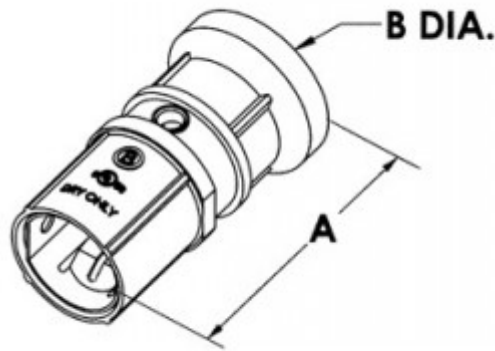

Bridgeport's Mighty-Merge® 281SPMB Transition couplings

For use transitioning between 3/4" EMT and 10/4 to 8/3 AC/MC/MCIA or 3/8 FMC; These zinc die cast couplings are ideal for transitioning fixture wiring of MC down the wall to emergency lights.

[Download Photo](#)[Download Drawing](#)[Download Drawing](#)

Product details

Catalog Number:	281SPMB
UPC Number:	78174771281
Primary Materials:	Zinc Die Cast
Trade Size:	3/4"
Unit Quantity:	25
Standard Package Quantity:	100

Dimensions

Trade Size:	3/4"
Dimensions A:	1.93
Dimensions B:	1.39

Certifications & Codes

UL File Number: E9391

UNSPSC: 39131707

Nema Standard: FB-1

UL Standard: UL-514B

Patent Number: 8,487,197; 8,274,000