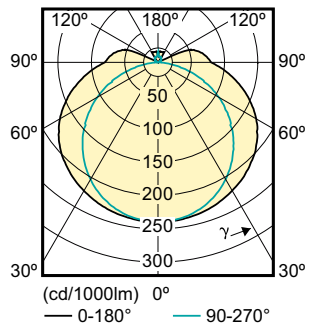

Dimensional drawing

LEDtube 500mm 16.5W/840

Product	D1	D2	A1	A2	A3
16.5PL-LED/24-4000 IF 10/1	33 mm	43.6 mm	564 mm	570.6 mm	570.6 mm

Photometric data

LEDtube 500mm 16.5 W 2G11

LEDtube 500mm 16.5W/840 2G11

LED InstantFit Lamps