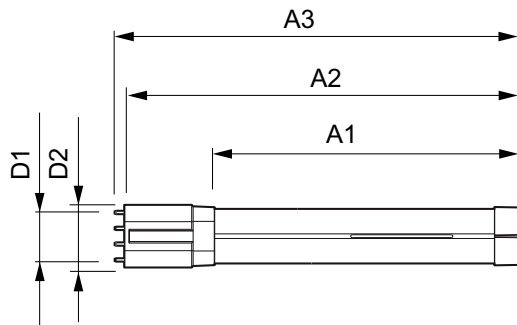

Product Data

Order product name	16.5PL-LED/24-4000 IF 10/1
--------------------	----------------------------

EAN/UPC - Product	046677456658
Order code	456657
Numerator - Quantity Per Pack	1
Numerator - Packs per outer box	10
Material Nr. (12NC)	929001151504
Net Weight (Piece)	0.170 kg

Dimensional drawing

LEDtube 500mm 16.5W/840

Product	D1	D2	A1	A2	A3
16.5PL-LED/24-4000 IF 10/1	33 mm	43.6 mm	564 mm	570.6 mm	570.6 mm

Photometric data

LEDtube 500mm 16.5 W 2G11

LEDtube 500mm 16.5W/840 2G11

LED InstantFit Lamps