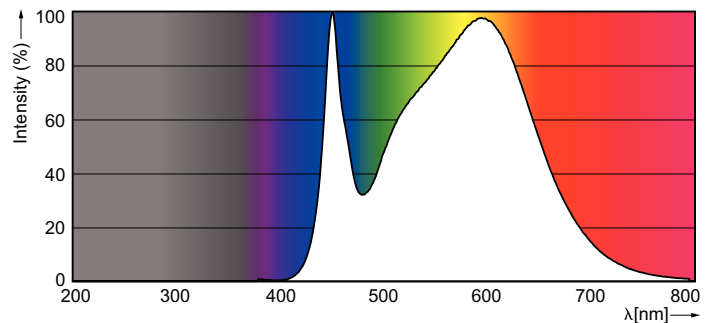

LEDtube 500mm 16.5W/840 2G11