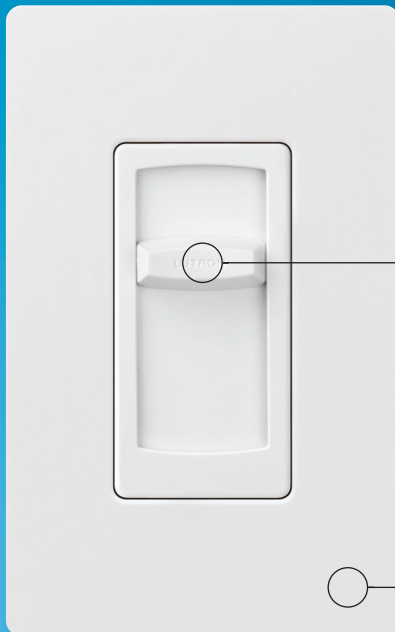

Skylark Contour C•L Slide to Off Dimmer

**NOW
Shipping!**

Slide to off

Single pole only

Skylark Contour C•L Slide to Off Dimmer

CTCL-150H, \$30.80 LIST (For available colors, see below)

First Slide to Off product in the C•L family

Product highlights:

1. Load ratings
 - 150W of LED/CFL
 - 600W of Incandescent/Halogen
2. Patented C•L technology
 - Works with all home/building wiring — No neutral or special wire temperatures required
 - Simplest, most intuitive low-end adjustment — No flipping breakers or removing buttons
 - Dims LEDs beautifully with patented “constant gate drive technology” — No dimmer interaction while minimizing flicker, shimmer, pop-on, or drop-out
3. Available in White, Ivory, and Light Almond