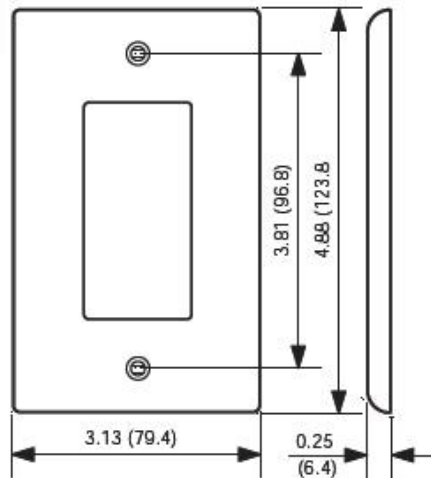

Item Description

4-Gang Decora/GFCI Device Decora Wallplate/Faceplate, Midway Size, Thermoplastic Nylon, Device Mount, - White

Technical Information

Product Features

Type: Midway Size

Gang: 4

Material: Nylon

Color: White

Mount: Device

Standards and Certifications: UL/CSA

Warranty: 10-Year Limited

Color: White

UPC Code: 07847795800

NOTE: Add 1.81" (46.0mm) for each additional gang.

SPECIFICATION SUBMITTAL