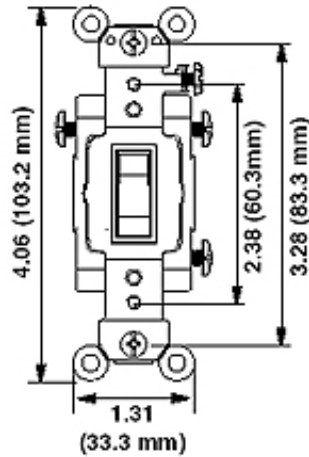

HP Rating: 1HP-120V 2HP-240V-277V

Max. Amperage: 16 Amp

Termination: Side Wire

Actuator Material: Thermoplastic

Body Material: Thermoplastic

Strap Material: Steel

Color: Black

Standards and Certifications: UL/CSA

Amperage: 20 A

Dimensional Diagram

Wiring Diagram

4-Way

SPECIFICATION SUBMITTAL

JOB NAME:	CATALOG NUMBERS:	
<input type="text"/>	<input type="text"/>	<input type="text"/>
JOB NUMBER:	<input type="text"/>	<input type="text"/>