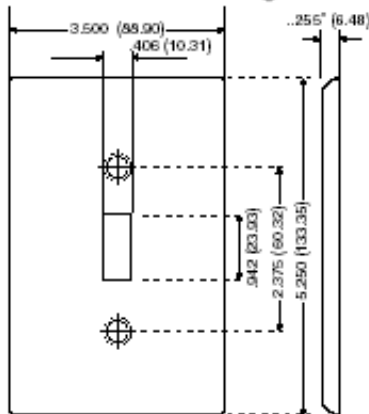

## Dimensional Diagram

2-GANG Width = 5.31" (134.9mm)