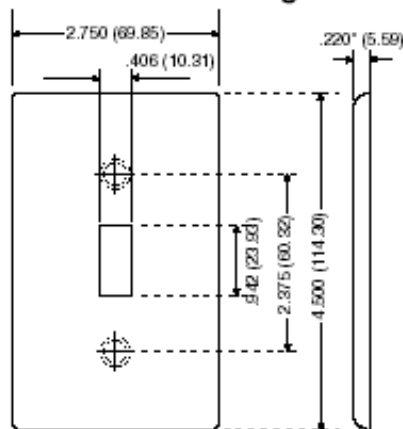

Item Description

3-Gang Toggle Device Switch Wallplate, Standard Size, Thermoset, Device Mount - Brown

Technical Information

Product Features

Type: Standard Size

Gang: 3

Material: Thermoset Plastic

Color: Brown

Mount: Device

Standards and Certifications: UL/CSA

UPC Code: 07847743610

Country Of Origin: United States

Dimensional Diagram

3-GANG Width = 6.38" (161.9mm)

SPECIFICATION SUBMITTAL

JOB NAME:	CATALOG NUMBERS:	
<input type="text"/>	<input type="text"/>	<input type="text"/>
JOB NUMBER:	<input type="text"/>	<input type="text"/>