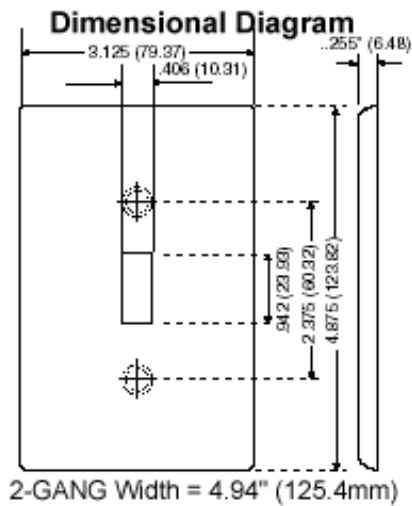

Item Description

2-Gang Decora/GFCI Device Decora Wallplate/Faceplate, Midway Size, Thermoset, Device Mount - Light Almond

Technical Information

Product Features

Standards and Certifications: UL/CSA

Type: Midway Size

Gang: 2

Material: Thermoset Plastic

Color: Light Almond

Mount: Device

UPC Code: 07847727671

Country Of Origin: United States

SPECIFICATION SUBMITTAL

JOB NAME:	CATALOG NUMBERS:	
<input type="text"/>	<input type="text"/>	<input type="text"/>
JOB NUMBER:	<input type="text"/>	<input type="text"/>