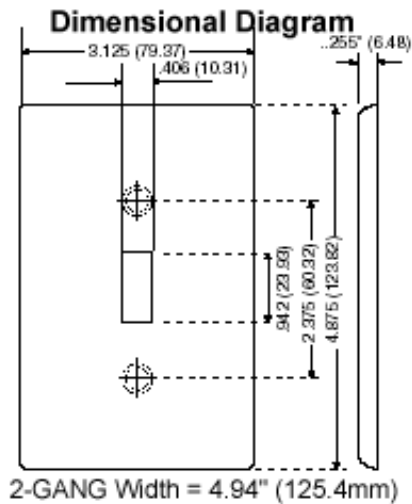

Item Description

2-Gang No Device Blank Wallplate, Midway Size, Thermoset, Box Mount - White

Technical Information

Product Features

Type: Midway Size

Gang: 2

Material: Thermoset Plastic

Color: White

Mount: Box

Standards and Certifications: UL/CSA

Color: White

UPC Code: 07847749198

Country Of Origin: United States

SPECIFICATION SUBMITTAL

JOB NAME:	CATALOG NUMBERS:	
<input type="text"/>	<input type="text"/>	<input type="text"/>
JOB NUMBER:	<input type="text"/>	<input type="text"/>