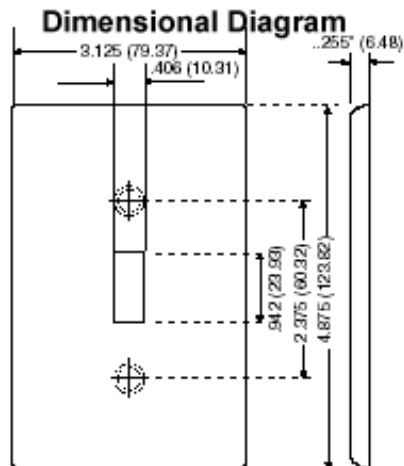

Item Description

1-Gang No Device Blank Wallplate, Midway Size, Thermoset, Box Mount - White

Technical Information

Product Features

Type: Midway Size

Gang: 1

Material: Thermoset Plastic

Color: White

Mount: Box

Standards and Certifications: UL/CSA

Color: White

UPC Code: 07847749188

Country Of Origin: United States

SPECIFICATION SUBMITTAL

JOB NAME: <input type="text"/>	CATALOG NUMBERS: <input type="text"/>	
JOB NUMBER: <input type="text"/>	<input type="text"/>	<input type="text"/>