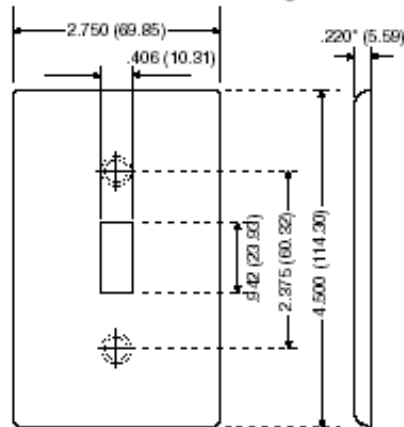

#### Product Features

**Type:** Standard Size

**Gang:** 6

**Material:** Thermoset Plastic

**Color:** Brown

**Mount:** Device

**Standards and Certifications:** UL/CSA

**UPC Code:** 07847762230

### Dimensional Diagram

6-GANG Width = 11.81" (300.0mm)