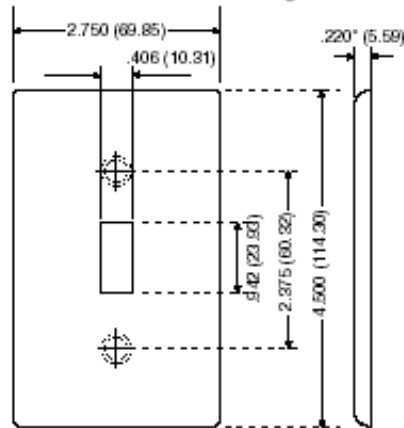

Item Description

6-Gang Standard Size Wallplate/Faceplate, 6-Decora. Light Almond

Technical Information

Product Features

Type: Standard Size

Gang: 6

Material: Thermoset Plastic

Color: Light Almond

Mount: Device

Standards and Certifications: UL/CSA

UPC Code: 07847727665

Country Of Origin: United States

Dimensional Diagram

6-GANG Width = 11.81" (300.0mm)

SPECIFICATION SUBMITTAL

| | | |
|----------------------|----------------------|----------------------|
| JOB NAME: | CATALOG NUMBERS: | |
| <input type="text"/> | <input type="text"/> | <input type="text"/> |
| JOB NUMBER: | <input type="text"/> | <input type="text"/> |