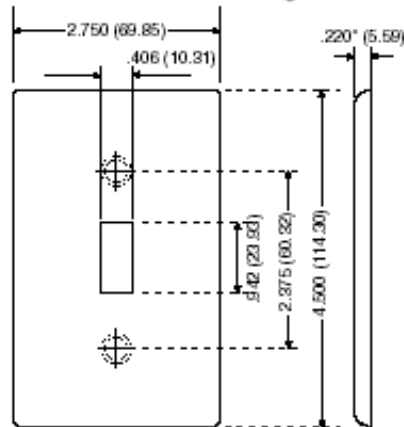

#### Product Features

**Type:** Standard Size

**Gang:** 6

**Material:** Thermoset Plastic

**Color:** Black

**Mount:** Device

**Standards and Certifications:** UL/CSA

**UPC Code:** 07847778117

### Dimensional Diagram

6-GANG Width = 11.81" (300.0mm)