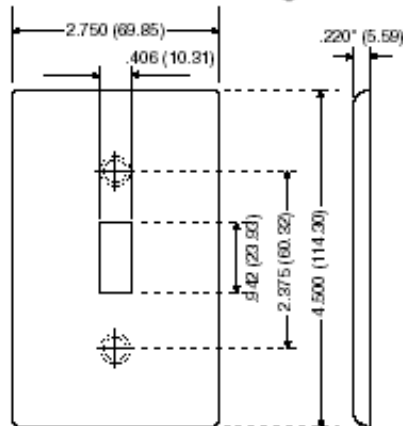

Item Description

5-Gang Standard Size Wallplate/Faceplate, 5-Decora. Light Almond

Technical Information

Product Features

Type: Standard Size

Gang: 5

Material: Thermoset Plastic

Color: Light Almond

Mount: Device

Standards and Certifications: UL/CSA

UPC Code: 07847727664

Country Of Origin: United States

Dimensional Diagram

5-GANG Width = 10.0" (254.0mm)

SPECIFICATION SUBMITTAL

JOB NAME:	CATALOG NUMBERS:	
<input type="text"/>	<input type="text"/>	<input type="text"/>
JOB NUMBER:	<input type="text"/>	<input type="text"/>