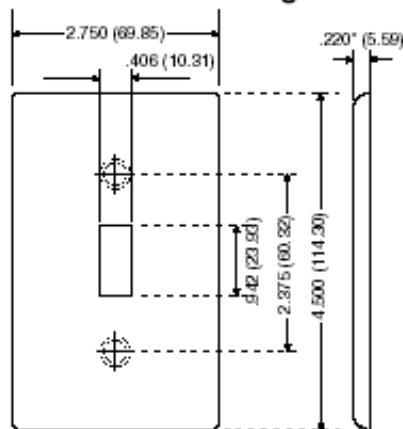

#### Product Features

**Type:** Standard Size

**Gang:** 4

**Material:** Thermoset Plastic

**Color:** Light Almond

**Mount:** Device

**Standards and Certifications:** UL/CSA

**UPC Code:** 07847727661

### Dimensional Diagram

4-GANG Width = 8.19" (208.0mm)