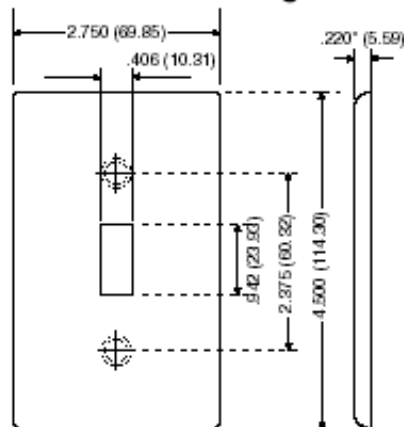

Item Description

4-Gang Decora/GFCI Device Decora Wallplate/Faceplate, Standard Size, Thermoset, Device Mount - Gray

Technical Information

Product Features

Type: Standard Size

Gang: 4

Material: Thermoset Plastic

Color: Gray

Mount: Device

Standards and Certifications: UL/CSA

UPC Code: 07847712199

Country Of Origin: United States

Dimensional Diagram

4-GANG Width = 8.19" (208.0mm)

SPECIFICATION SUBMITTAL