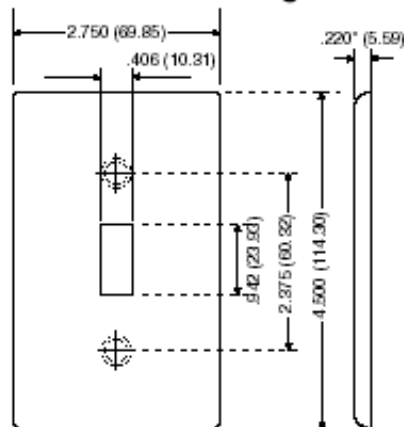

Item Description

4-Gang Decora/GFCI Device Decora Wallplate/Faceplate, Standard Size, Thermoset, Device Mount - Black

Technical Information

Product Features

Type: Standard Size

Gang: 4

Material: Thermoset Plastic

Color: Black

Mount: Device

Standards and Certifications: UL/CSA

UPC Code: 07847778121

Country Of Origin: United States

Dimensional Diagram

4-GANG Width = 8.19" (208.0mm)

SPECIFICATION SUBMITTAL