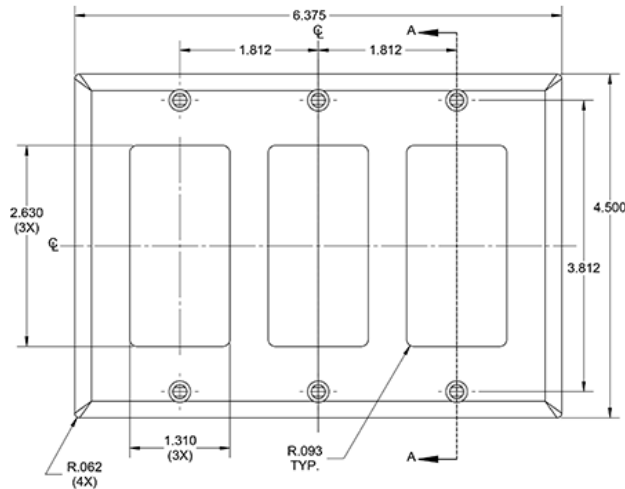

Item Description

3-Gang Decora/GFCI Device Decora Wallplate/Faceplate, Standard Size, Thermoset, Device Mount - Gray

Technical Information

Product Features

Type: Standard Size

Gang: 3

Material: Thermoset Plastic

Color: Gray

Mount: Device

Standards and Certifications: UL/CSA

UPC Code: 07847748863

Country Of Origin: United States

SPECIFICATION SUBMITTAL

JOB NAME:	CATALOG NUMBERS:	
<input type="text"/>	<input type="text"/>	<input type="text"/>
JOB NUMBER:	<input type="text"/>	<input type="text"/>