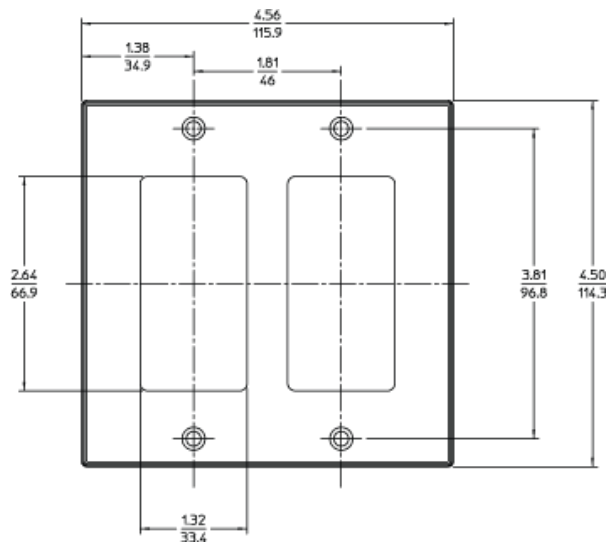

SPECIFICATION SUBMITTAL

JOB NAME:		CATALOG NUMBERS:	
____		____	____
JOB NUMBER:		____	____