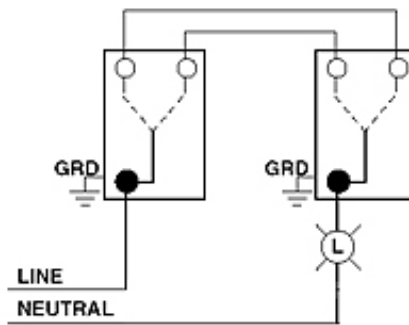

SPECIFICATION SUBMITTAL

JOB NAME:	CATALOG NUMBERS:	
____	____	____
JOB NUMBER:	____	____

Leviton Manufacturing Co., Inc.

201 North Service Road, Melville, NY 11747

Teléfono: +1-800-323-8920 · FAX: +1-800-832-9538 · Tech Line (8:30AM-7:30PM E.S.T. Monday-Friday): +1-800-824-3005

Leviton Manufacturing of Canada, Ltd.

165 Hymus Boulevard, Pointe Claire, Quebec H9R 1E9 · Telephone: +1-800-469-7890 ·

FAX: +1-800-824-3005 · www.leviton.com/canada

Leviton S. de R.L. de C.V.

Lago Tana 43, Mexico DF, Mexico CP 11290 · Tel.: (+52)55-5082-1040 · FAX: (+52)5386-

1797 · www.leviton.com.mx

Visit our Website at: www.leviton.com

© 2018 Leviton Manufacturing Co., Inc. Todos los derechos reservados. Subject to change without notice.

Leviton has a global presence.

If you would like to know where your local Leviton office is located please go to:

www.leviton.com/international/contacts/