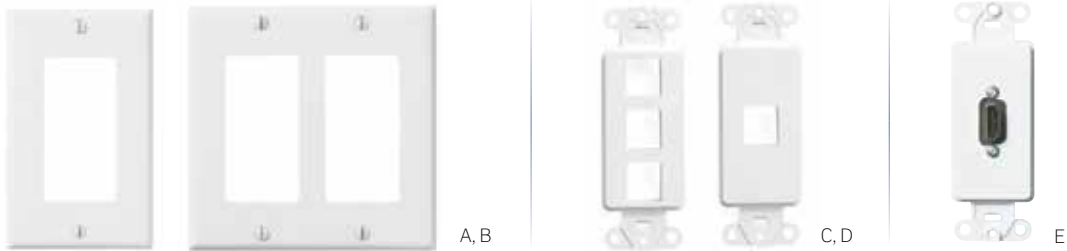

DECORA® WALLPLATES & MULTIMEDIA INSERTS

Decora® Wallplates & Multimedia Inserts

Decora® Single- and Dual-Gang Wallplates		
Description	Single-Gang	Dual-Gang
[A, B] Decora®, standard size, urea	80401-00*	80409-00*
Decora®, standard size, nylon	80401-0N*	80409-0N*
Decora®, standard size, stainless	84401-040	84409-040
Decora Plus™, standard size, polycarbonate	80301-0S*	80309-0S*
Decora®, midway, urea	80601-0S*	80609-0S*
Decora®, midway, nylon	PJ26-00*	PJ262-00*

*Colors: Choose from any of the colors below

QuickPort® Multimedia Wallplate Inserts			
Description	White	Light Almond	Ivory
6-Port Insert, polybag, standard carton	41646-00W	41646-00T	41646-00I
4-Port Insert, polybag, standard carton	41644-00W	41644-00T	41644-00I
[C] 3-Port Insert, polybag, standard carton	41643-00W	41643-00T	41643-00I
2-Port Insert, polybag, standard carton	41642-00W	41642-00T	41642-00I
[D] 1-Port Insert, polybag, standard carton	41641-00W	41641-00T	41641-00I
[E] HDMI Decora® Insert, feedthrough	41647-00W	—	41647-00I
DVI Decora® Insert, feedthrough	41648-00W	—	41648-00I

Wallplate Accessories	
Description	Cat. No.
[F] QuickPort® Shutter Kit (50 shutters)	51084-ICN
White Label Kit	51084-XLB
[G] Color Label Kit*	51084-CLB
[H] Wallplate Mounting Brackets, Single-Gang, bulk polybag pack, 2 brackets per unit, rack pack carton	C0224-000
[I] Wallplate Mounting Bracket, Dual-Gang, individual polybag pack, rack pack carton	C0225-0CP