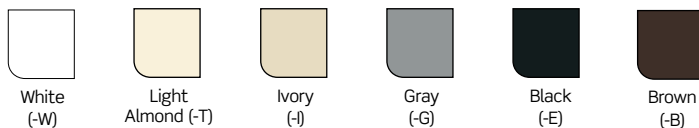

DECORA® WALLPLATES & MULTIMEDIA INSERTS

Decora® Wallplates & Multimedia Inserts

Decora® Single- and Dual-Gang Wallplates		
Description	Single-Gang	Dual-Gang
[A, B] Decora®, standard size, urea	80401-00*	80409-00*
Decora®, standard size, nylon	80401-0N*	80409-0N*
Decora®, standard size, stainless	84401-040	84409-040
Decora Plus™, standard size, polycarbonate	80301-0S*	80309-0S*
Decora®, midway, urea	80601-0S*	80609-0S*
Decora®, midway, nylon	PJ26-00*	PJ262-00*

*Colors: Choose from any of the colors below

QuickPort® Multimedia Wallplate Inserts			
Description	White	Light Almond	Ivory
6-Port Insert, polybag, standard carton	41646-00W	41646-00T	41646-00I
4-Port Insert, polybag, standard carton	41644-00W	41644-00T	41644-00I
[C] 3-Port Insert, polybag, standard carton	41643-00W	41643-00T	41643-00I
2-Port Insert, polybag, standard carton	41642-00W	41642-00T	41642-00I
[D] 1-Port Insert, polybag, standard carton	41641-00W	41641-00T	41641-00I
[E] HDMI Decora® Insert, feedthrough	41647-00W	—	41647-00I
DVI Decora® Insert, feedthrough	41648-00W	—	41648-00I

**Color Label Kit includes gray, orange, red, yellow, green, blue, purple, and brown (2 sheets of each color)

Color Choices Decora® wallplates (A, B) are offered in a wide range of colors. To order colors, add suffix to Cat. No.