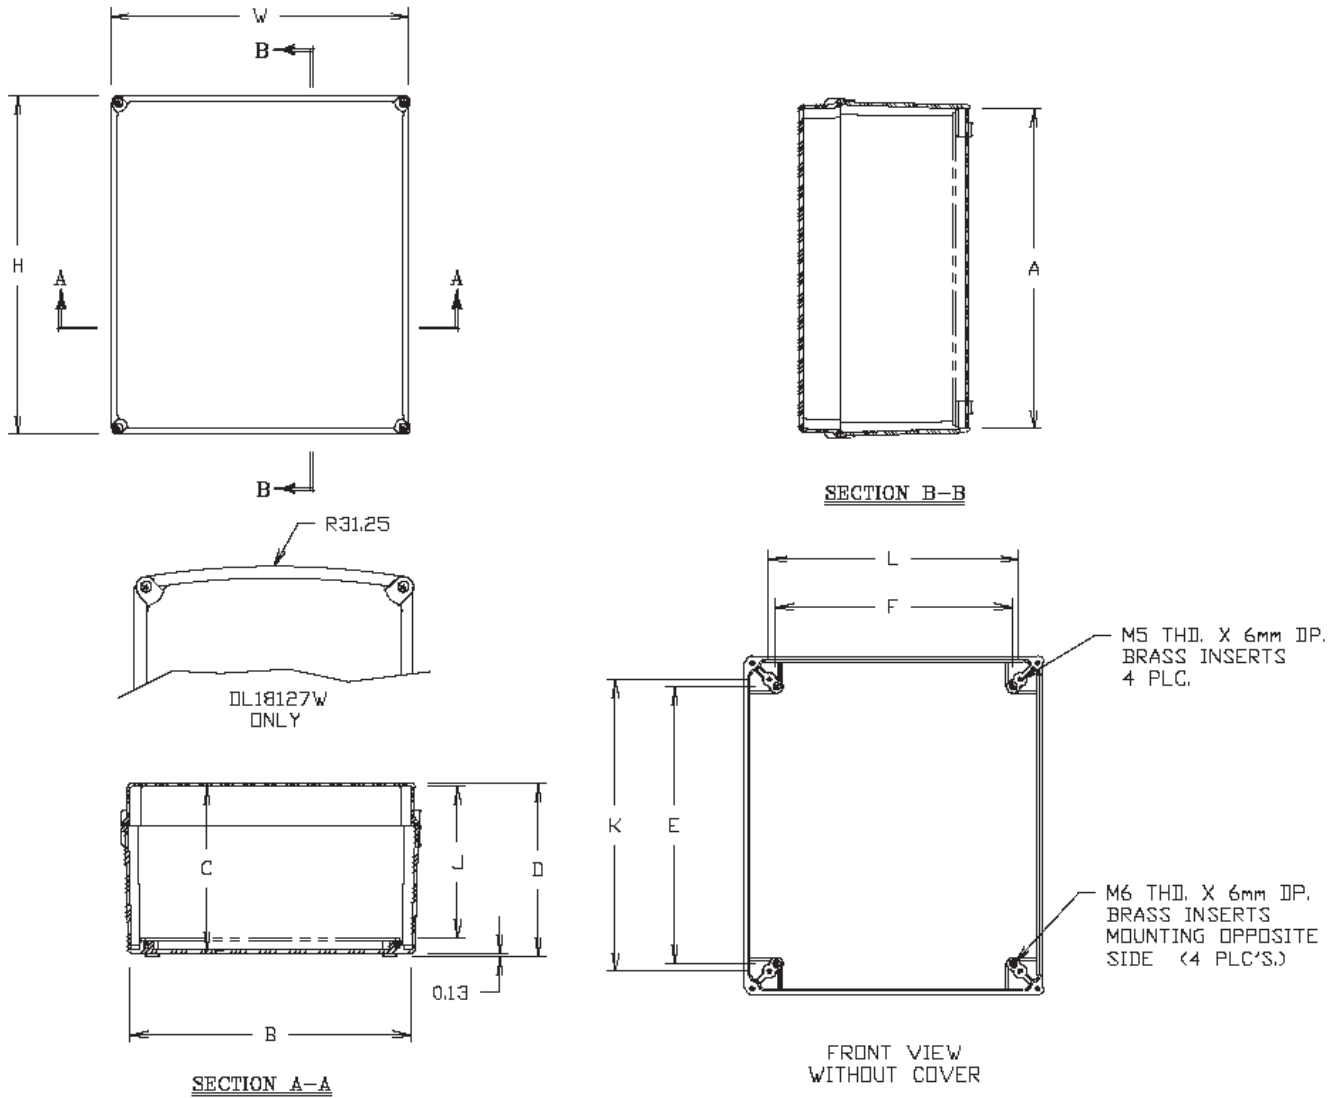

DL Series "W" Configuration Technical Drawings

DuraBoxx® DL Series Enclosures								
SIZE ID NUMBER	OVERALL H X W X D	INSIDE A X B X C	MOUNTING E X F	J	K	L	SHIPPING WEIGHT	PANEL NO.
DL18127W	16.54 x 10.63 x 7.22 (420 x 270 x 183)	15.02 x 9.12 x 6.85 (382 x 232 x 174)	12.68 x 7.17 (322 x 182)	6.26 (159)	13.46 (342)	7.95 (202)	5.5 LBS	DL18127BP*
DL18168W	16.54 x 14.57 x 8.44 (420 x 370 x 214)	15.56 x 13.59 x 7.99 (395 x 345 x 207)	13.54 x 11.57 (344 x 294)	7.44 (189)	14.25 (362)	12.24 (311)	9.9 LBS	DL18168BP*
DL24168W	23.63 x 16.54 x 8.44 (600 x 420 x 214)	22.67 x 15.55 x 7.99 (576 x 395 x 207)	20.63 x 13.54 (524 x 344)	7.44 (189)	21.34 (542)	14.21 (361)	15.4 LBS	DL24168BP*

Caution: Metric units are for reference; do not convert
 * Panel ordered separately