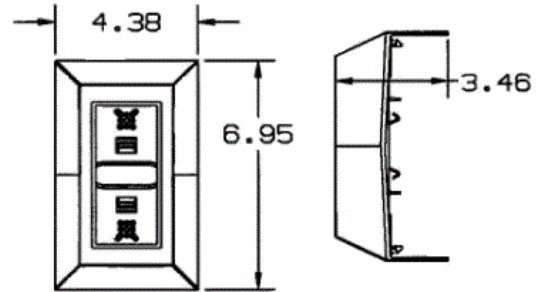

## Ordering Information

Description	Color	UPC Number	Catalog Number
1-Gang Full Capacity Boxes	Office White	783585090009	PS3FCIB

## Specifications

Height	6.95"
Width	4.38"
Length	3.46"