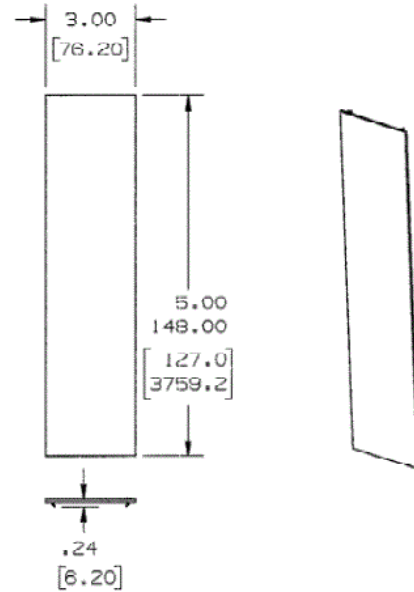

Raceway
Aluminum Raceway
HBLALU3800 and HBLALU4800 Series
Blank Cover

HUBBELL

Features

- To cover 12 in. (305.00) section of raceway.

Ordering Information

Description	Material	UPC Number	Catalog Number
Blank Cover	Anodized Aluminum	783585218847	HBLALUBL

Listings

UL Listed
CSA Certified

Specifications

Height	3.00"
Width	12.00"
Length	0.20"

Online Resources

Customer Use Drawing
eCatalog
Installation Instructions

Dimensions in Inches (mm)

Hubbell Wiring Device-Kellems • Hubbell Incorporated (Delaware) • 40 Waterview Drive • Shelton, CT 06484