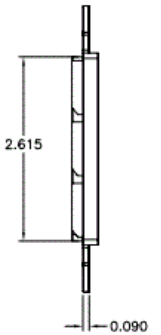

iStation
Wallplates

Decorator Frame

Features

- Integrates with all Hubbell keystone connections (AV, data, and fiber)
- 6-Port

Ordering Information

Description	Color	Catalog No.	UPC
iStation Decorator Outlet Frame, Unloaded, 6-Port	White	ISF6W	662620831985

Listings

UL and cUL Listed 1863
RoHS Compliant

Specifications

Plate Material	High-impact thermoplastic (UL 94V-0)
----------------	--------------------------------------

HUBBELL

Online Resources

[Customer Use Drawing](#)
[eCatalog](#)