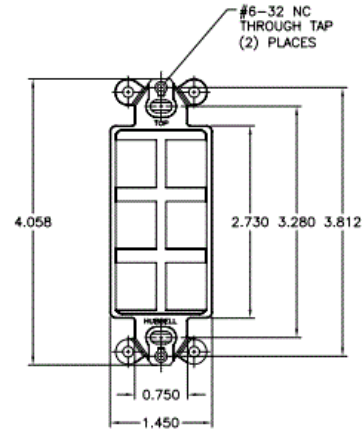

iStation
Wallplates

Decorator Frame

Features

- Integrates with all Hubbell keystone connections (AV, data, and fiber)
- 6-Port

Ordering Information

Description	Color	Catalog No.	UPC
iStation Decorator Outlet Frame, Unloaded, 6-Port	White	ISF6W	662620831985

Listings

UL and cUL Listed 1863
RoHS Compliant

Specifications

Plate Material	High-impact thermoplastic (UL 94V-0)
----------------	--------------------------------------

HUBBELL

Online Resources

[Customer Use Drawing](#)
[eCatalog](#)