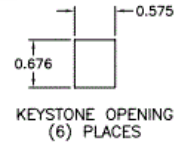

iStation
Wallplates

Decorator Frame

Features

- Integrates with all Hubbell keystone connections (AV, data, and fiber)
- 6-Port

Ordering Information

Description	Color	Catalog No.	UPC
iStation Decorator Outlet Frame, Unloaded, 6-Port	White	ISF6W	662620831985

Listings

UL and cUL Listed 1863
RoHS Compliant

Specifications

Plate Material	High-impact thermoplastic (UL 94V-0)
----------------	--------------------------------------

HUBBELL

Online Resources

[Customer Use Drawing](#)
[eCatalog](#)