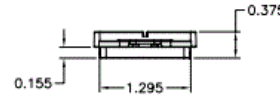

iStation
Wallplates

Decorator Frame

Features

- Integrates with all Hubbell keystone connections (AV, data, and fiber)
- 6-Port

Ordering Information

Description	Color	Catalog No.	UPC
iStation Decorator Outlet Frame, Unloaded, 6-Port	White	ISF6W	662620831985

Listings

UL and cUL Listed 1863
RoHS Compliant

Specifications

Plate Material	High-impact thermoplastic (UL 94V-0)
----------------	--------------------------------------

HUBBELL

Online Resources

[Customer Use Drawing](#)
[eCatalog](#)