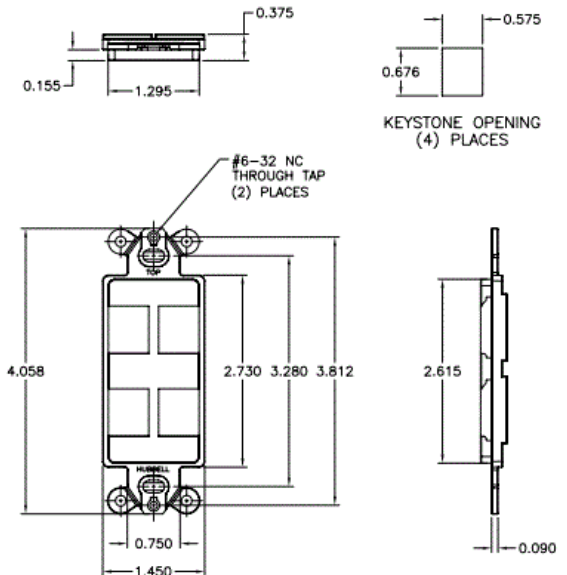

iStation
Wallplates

Decorator Frame

Features

- Integrates with all Hubbell keystone connections (AV, data, and fiber)
- 4-Port

Ordering Information

Description	Color	Catalog No.	UPC
iStation Decorator Outlet Frame, Unloaded, 4-Port	Gray	ISF4GY	662620831923

Listings

UL and cUL Listed 1863
RoHS Compliant

Specifications

Plate Material	High-impact thermoplastic (UL 94V-0)
----------------	--------------------------------------

HUBBELL

Online Resources

Customer Use Drawing
eCatalog