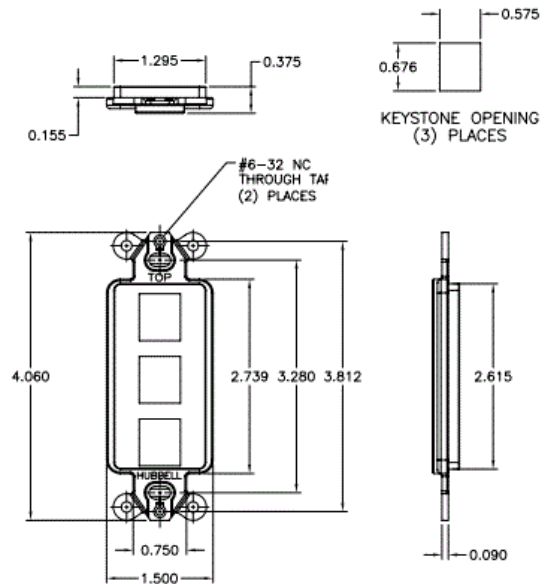

iStation
Wallplates

Decorator Frame

Features

- Integrates with all Hubbell keystone connections (AV, data, and fiber)
- 3-Port

Ordering Information

Description	Color	Catalog No.	UPC
iStation Decorator Outlet Frame, Unloaded, 3-Port	Office White	ISF30W	662620831855

Listings

UL and cUL Listed 1863
RoHS Compliant

Specifications

Plate Material	High-impact thermoplastic (UL 94V-0)
----------------	--------------------------------------

HUBBELL

Online Resources

Customer Use Drawing
eCatalog