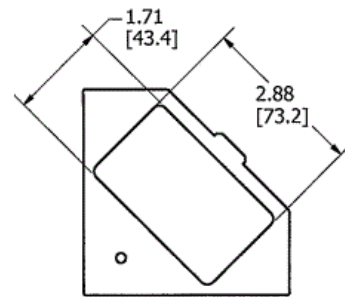

Floor Boxes
SystemOne Round Recessed 4 Gang Floor Boxes
Device Plates

HUBBELL

Features

- Plate Opening for (1) Hubbell Three iStation Units
- Powder Coat Painted

Ordering Information

Color
White

UPC Number
783585526812

Catalog Number
RAFB4SP3UIS

RAFB4SP3UIS
3U ISTATION™ COVER PLATE

Online Resources

Customer Use Drawing
eCatalog
Installation Instructions

Dimensions in Inches (mm)

Hubbell Wiring Device-Kellems • Hubbell Incorporated (Delaware) • 40 Waterview Drive • Shelton, CT 06484