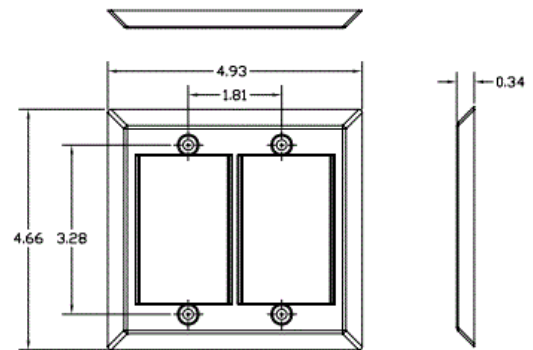

Specifications

Modular Frames	Fits most Hubbell iStation modules
Plate Material	Type 430 stainless steel

Applications

Medical Facilities
Laboratories
Manufacturing Plants
Education Facilities

Online Resources

[eCatalog](#)